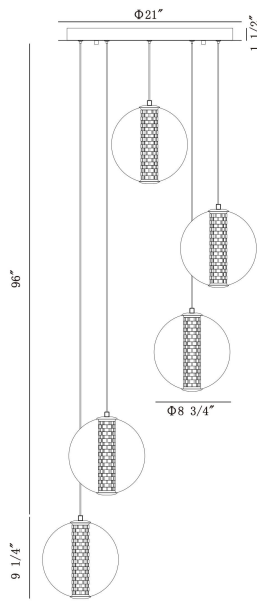

ATOMO, 5-LIGHT 26IN INTEGRATED LED MULTI DROP CHANDELIER

PRODUCT DETAILS

No.	:	45737-022
Product Color	:	GOLD
Product Material	:	IRON
Shade / Accent Colour	:	SMOKE
Shade / Accent Material	:	GLASS
Length	:	25.75"
Width	:	25.75"
Diameter	:	25.75"
Height	:	9.25"
Overall Height	:	106.5"
Weight	:	18.9LBS
Shade Length	:	9.25"
Shade Width	:	8.75"
Shade Diameter	:	8.75"

LIGHT SOURCE DETAILS

Number of Bulbs	:	5
Light Source	:	LED
Light Source Type	:	INTEGRATED LED / LED
Input Voltage	:	120V
Bulb Voltage	:	36V
Socket Type	:	INTEGRATED / LED
Wattage	:	5 X 35W
Total Wattage	:	175W
Delivered Lumens	:	883LM
Kelvin	:	3000K
CRI	:	90
Bulb Included	:	YES
Dimmable	:	YES

OPTIONS AVAILABLE

ITEM NO.	FINISH	SHADE
45737-015	CHROME	CLEAR
45737-022	GOLD	SMOKED

TECHNICAL DETAILS

Hanging Support Type	:	WIRE
Canopy / Backplate Height	:	1.5"
Canopy / Backplate Dia.	:	21"
Driver	:	YES
IP Rating	:	IP22
Approval	:	<input type="checkbox"/>
Beam Angle	:	360