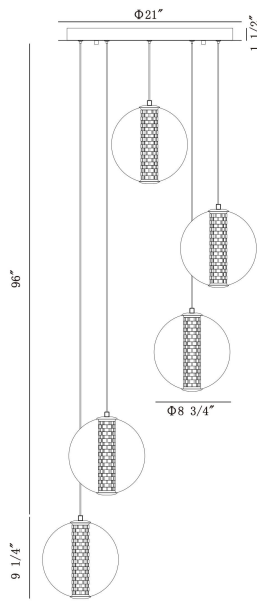

ATOMO, 5-LIGHT 26IN INTEGRATED LED MULTI DROP CHANDELIER

PRODUCT DETAILS

No.	:	45737-015
Product Color	:	CHROME
Product Material	:	IRON
Shade / Accent Colour	:	CLEAR
Shade / Accent Material	:	GLASS
Length	:	25.75"
Width	:	25.75"
Diameter	:	25.75"
Height	:	9.25"
Overall Height	:	106.5"
Weight	:	18.9LBS
Shade Length	:	9.25"
Shade Width	:	8.75"
Shade Diameter	:	8.75"

LIGHT SOURCE DETAILS

Number of Bulbs	:	5
Light Source	:	LED
Light Source Type	:	INTEGRATED LED / LED
Input Voltage	:	120V
Bulb Voltage	:	36V
Socket Type	:	INTEGRATED / LED
Wattage	:	5 X 35W
Total Wattage	:	175W
Delivered Lumens	:	883LM
Kelvin	:	3000K
CRI	:	90
Bulb Included	:	YES
Dimmable	:	YES

OPTIONS AVAILABLE

ITEM NO.	FINISH	SHADE
45737-015	CHROME	CLEAR
45737-022	GOLD	SMOKED

TECHNICAL DETAILS

Hanging Support Type	:	WIRE
Canopy / Backplate Height	:	1.5"
Canopy / Backplate Dia.	:	21"
Driver	:	YES
IP Rating	:	IP22
Approval	:	<input type="checkbox"/>
Beam Angle	:	360