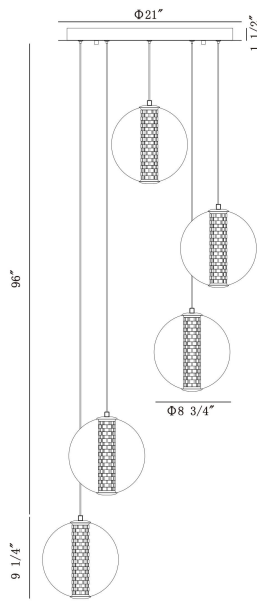

ATOMO, 5-LIGHT 26IN INTEGRATED LED MULTI DROP CHANDELIER

PRODUCT DETAILS

No.	:	45737-015
Product Color	:	CHROME
Product Material	:	IRON
Shade / Accent Colour	:	CLEAR
Shade / Accent Material	:	GLASS
Length	:	25.75"
Width	:	25.75"
Diameter	:	25.75"
Height	:	9.25"
Overall Height	:	106.5"
Weight	:	18.9LBS
Shade Length	:	9.25"
Shade Width	:	8.75"
Shade Diameter	:	8.75"

LIGHT SOURCE DETAILS

Number of Bulbs	:	5
Light Source	:	LED
Light Source Type	:	INTEGRATED LED / LED
Input Voltage	:	120V
Bulb Voltage	:	36V
Socket Type	:	INTEGRATED / LED
Wattage	:	5 X 35W
Total Wattage	:	175W
Delivered Lumens	:	883LM
Kelvin	:	3000K
CRI	:	90
Bulb Included	:	YES
Dimmable	:	YES

OPTIONS AVAILABLE

ITEM NO.	FINISH	SHADE
45737-015	CHROME	CLEAR
45737-022	GOLD	SMOKED

TECHNICAL DETAILS

Hanging Support Type	:	WIRE
Canopy / Backplate Height	:	1.5"
Canopy / Backplate Dia.	:	21"
Driver	:	YES
IP Rating	:	IP22
Approval	:	
Beam Angle	:	360