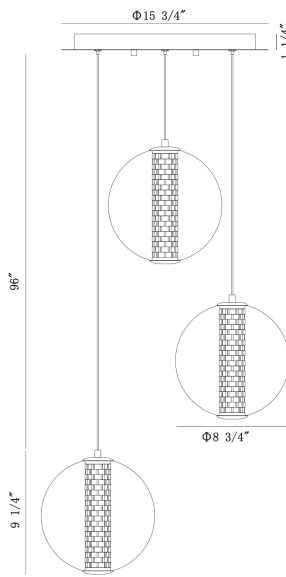

ATOMO, 3-LIGHT 21IN INTEGRATED LED MULTI DROP CHANDELIER

PRODUCT DETAILS

No.	:	45736-024
Product Color	:	GOLD
Product Material	:	IRON
Shade / Accent Colour	:	SMOKE
Shade / Accent Material	:	GLASS
Length	:	20.5"
Width	:	20.5"
Diameter	:	20.5"
Height	:	9.25"
Overall Height	:	106.5"
Weight	:	10.9LBS
Shade Length	:	9.25"
Shade Width	:	8.75"
Shade Diameter	:	8.75"

LIGHT SOURCE DETAILS

Number of Bulbs	:	3
Light Source	:	LED
Light Source Type	:	INTEGRATED LED / LED
Input Voltage	:	120V
Bulb Voltage	:	120V
Socket Type	:	INTEGRATED / LED
Wattage	:	3 X 21W
Total Wattage	:	63W
Delivered Lumens	:	574LM
Kelvin	:	3000K
CRI	:	90
Bulb Included	:	YES
Dimmable	:	YES

OPTIONS AVAILABLE

ITEM NO.	FINISH	SHADE
45736-018	CHROME	CLEAR
45736-024	GOLD	SMOKED
45736-036		

TECHNICAL DETAILS

Hanging Support Type	:	WIRE
Canopy / Backplate Height	:	1.25"
Canopy / Backplate Dia.	:	15.75"
Driver	:	YES
IP Rating	:	IP22
Approval	:	<input type="checkbox"/>
Beam Angle	:	360