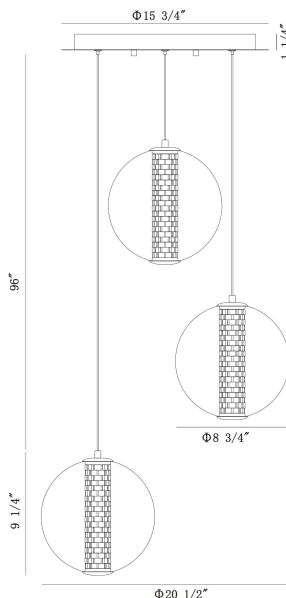

ATOMO, 3-LIGHT 21IN INTEGRATED LED MULTI DROP CHANDELIER

PRODUCT DETAILS

No.	:	45736-018
Product Color	:	CHROME
Product Material	:	IRON
Shade / Accent Colour	:	CLEAR
Shade / Accent Material	:	GLASS
Length	:	20.5"
Width	:	20.5"
Diameter	:	20.5"
Height	:	9.25"
Overall Height	:	106.5"
Weight	:	10.9LBS
Shade Length	:	9.25"
Shade Width	:	8.75"
Shade Diameter	:	8.75"

LIGHT SOURCE DETAILS

Number of Bulbs	:	3
Light Source	:	LED
Light Source Type	:	INTEGRATED LED / LED
Input Voltage	:	120V
Bulb Voltage	:	120V
Socket Type	:	INTEGRATED / LED
Wattage	:	3 X 21W
Total Wattage	:	63W
Delivered Lumens	:	574LM
Kelvin	:	3000K
CRI	:	90
Bulb Included	:	YES
Dimmable	:	YES

OPTIONS AVAILABLE

ITEM NO.	FINISH	SHADE
45736-018	CHROME	CLEAR
45736-024	GOLD	SMOKED

TECHNICAL DETAILS

Hanging Support Type	:	WIRE
Canopy / Backplate Height	:	1.25"
Canopy / Backplate Dia.	:	15.75"
Driver	:	YES
IP Rating	:	IP22
Approval	:	
Beam Angle	:	360