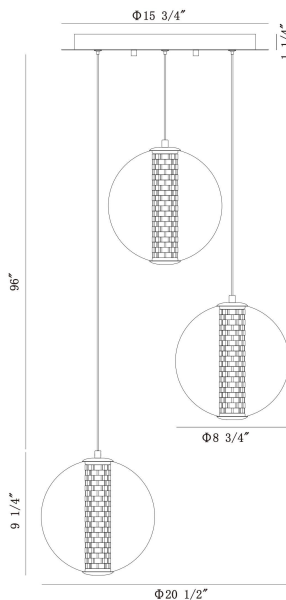

## PRODUCT DETAILS

No.	:	45736-018
Product Color	:	CHROME
Product Material	:	IRON
Shade / Accent Colour	:	CLEAR
Shade / Accent Material	:	GLASS
Length	:	20.5"
Width	:	20.5"
Diameter	:	20.5"
Height	:	9.25"
Overall Height	:	106.5"
Weight	:	10.9LBS
Shade Length	:	9.25"
Shade Width	:	8.75"
Shade Diameter	:	8.75"

## TECHNICAL DETAILS

Hanging Support Type	:	WIRE
Canopy / Backplate Height	:	1.25"
Canopy / Backplate Dia.	:	15.75"
Driver	:	YES
IP Rating	:	IP22
Approval	:	<input type="checkbox"/>
Beam Angle	:	360