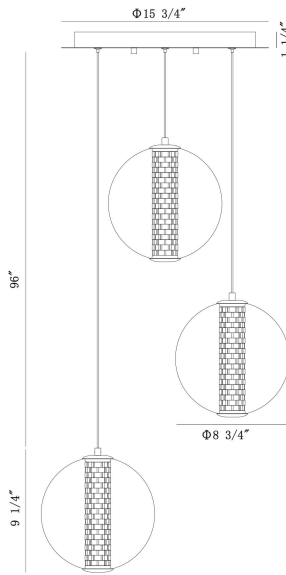

ATOMO, 3-LIGHT 21IN INTEGRATED LED MULTI DROP CHANDELIER

PRODUCT DETAILS

No.	:	45736-018
Product Color	:	CHROME
Product Material	:	IRON
Shade / Accent Colour	:	CLEAR
Shade / Accent Material	:	GLASS
Length	:	20.5"
Width	:	20.5"
Diameter	:	20.5"
Height	:	9.25"
Overall Height	:	106.5"
Weight	:	10.9LBS
Shade Length	:	9.25"
Shade Width	:	8.75"
Shade Diameter	:	8.75"

LIGHT SOURCE DETAILS

Number of Bulbs	:	3
Light Source	:	LED
Light Source Type	:	INTEGRATED LED / LED
Input Voltage	:	120V
Bulb Voltage	:	120V
Socket Type	:	INTEGRATED / LED
Wattage	:	3 X 21W
Total Wattage	:	63W
Delivered Lumens	:	574LM
Kelvin	:	3000K
CRI	:	90
Bulb Included	:	YES
Dimmable	:	YES

OPTIONS AVAILABLE

ITEM NO.	FINISH	SHADE
45736-018	CHROME	CLEAR
45736-024	GOLD	SMOKED
45736-036		

TECHNICAL DETAILS

Hanging Support Type	:	WIRE
Canopy / Backplate Height	:	1.25"
Canopy / Backplate Dia.	:	15.75"
Driver	:	YES
IP Rating	:	IP22
Approval	:	<input type="checkbox"/>
Beam Angle	:	360