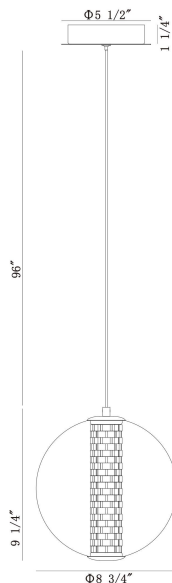

## ATOMO, 9IN INTEGRATED LED PENDANT

### PRODUCT DETAILS

No.	:	45735-023
Product Color	:	GOLD
Product Material	:	IRON
Shade / Accent Colour	:	SMOKE
Shade / Accent Material	:	GLASS
Length	:	8.75"
Width	:	8.75"
Diameter	:	8.75"
Height	:	9.25"
Overall Height	:	106.5"
Weight	:	2.9LBS
Shade Length	:	9.25"
Shade Width	:	8.75"
Shade Diameter	:	8.75"

### LIGHT SOURCE DETAILS

Number of Bulbs	:	1
Light Source	:	LED
Light Source Type	:	INTEGRATED LED / LED
Input Voltage	:	120V
Bulb Voltage	:	120V
Socket Type	:	INTEGRATED / LED
Wattage	:	1 X 7W
Total Wattage	:	7W
Delivered Lumens	:	179LM
Kelvin	:	3000K
CRI	:	90
Bulb Included	:	YES
Dimmable	:	YES

### TECHNICAL DETAILS

Hanging Support Type	:	WIRE
Canopy / Backplate Height	:	1.25"
Canopy / Backplate Dia.	:	5.5"
Driver	:	YES
IP Rating	:	IP22
Approval	:	<input type="checkbox"/>
Beam Angle	:	360