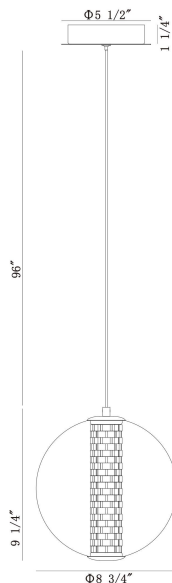

ATOMO, 9IN INTEGRATED LED PENDANT

PRODUCT DETAILS

No.	:	45735-011
Product Color	:	CHROME
Product Material	:	IRON
Shade / Accent Colour	:	CLEAR
Shade / Accent Material	:	GLASS
Length	:	8.75"
Width	:	8.75"
Diameter	:	8.75"
Height	:	9.25"
Overall Height	:	106.5"
Weight	:	2.9LBS
Shade Length	:	9.25"
Shade Width	:	8.75"
Shade Diameter	:	8.75"

LIGHT SOURCE DETAILS

Number of Bulbs	:	1
Light Source	:	LED
Light Source Type	:	INTEGRATED LED / LED
Input Voltage	:	120V
Bulb Voltage	:	120V
Socket Type	:	INTEGRATED / LED
Wattage	:	1 X 7W
Total Wattage	:	7W
Delivered Lumens	:	179LM
Kelvin	:	3000K
CRI	:	90
Bulb Included	:	YES
Dimmable	:	YES

OPTIONS AVAILABLE

ITEM NO.	FINISH	SHADE
45735-011	CHROME	CLEAR
45735-023	GOLD	SMOKED
45735-035		

TECHNICAL DETAILS

Hanging Support Type	:	WIRE
Canopy / Backplate Height	:	1.25"
Canopy / Backplate Dia.	:	5.5"
Driver	:	YES
IP Rating	:	IP22
Approval	:	<input type="checkbox"/>
Beam Angle	:	360