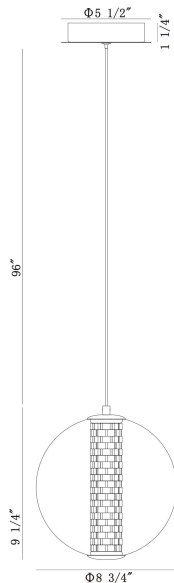

ATOMO, 9IN INTEGRATED LED PENDANT

PRODUCT DETAILS

| | | |
|-------------------------|---|-----------|
| No. | : | 45735-011 |
| Product Color | : | CHROME |
| Product Material | : | IRON |
| Shade / Accent Colour | : | CLEAR |
| Shade / Accent Material | : | GLASS |
| Length | : | 8.75" |
| Width | : | 8.75" |
| Diameter | : | 8.75" |
| Height | : | 9.25" |
| Overall Height | : | 106.5" |
| Weight | : | 2.9LBS |
| Shade Length | : | 9.25" |
| Shade Width | : | 8.75" |
| Shade Diameter | : | 8.75" |

LIGHT SOURCE DETAILS

| | | |
|-------------------|---|----------------------|
| Number of Bulbs | : | 1 |
| Light Source | : | LED |
| Light Source Type | : | INTEGRATED LED / LED |
| Input Voltage | : | 120V |
| Bulb Voltage | : | 120V |
| Socket Type | : | INTEGRATED / LED |
| Wattage | : | 1 X 7W |
| Total Wattage | : | 7W |
| Delivered Lumens | : | 179LM |
| Kelvin | : | 3000K |
| CRI | : | 90 |
| Bulb Included | : | YES |
| Dimmable | : | YES |

OPTIONS AVAILABLE

| ITEM NO. | FINISH | SHADE |
|-----------|--------|--------|
| 45735-011 | CHROME | CLEAR |
| 45735-023 | GOLD | SMOKED |

TECHNICAL DETAILS

| | | |
|---------------------------|---|---------------------------------------------------------------------------------------|
| Hanging Support Type | : | WIRE |
| Canopy / Backplate Height | : | 1.25" |
| Canopy / Backplate Dia. | : | 5.5" |
| Driver | : | YES |
| IP Rating | : | IP22 |
| Approval | : |  |
| Beam Angle | : | 360 |