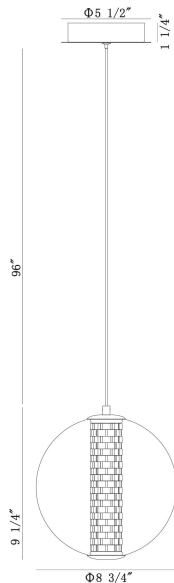

## ATOMO, 9IN INTEGRATED LED PENDANT

### PRODUCT DETAILS

No.	:	45735-011
Product Color	:	CHROME
Product Material	:	IRON
Shade / Accent Colour	:	CLEAR
Shade / Accent Material	:	GLASS
Length	:	8.75"
Width	:	8.75"
Diameter	:	8.75"
Height	:	9.25"
Overall Height	:	106.5"
Weight	:	2.9LBS
Shade Length	:	9.25"
Shade Width	:	8.75"
Shade Diameter	:	8.75"

### LIGHT SOURCE DETAILS

Number of Bulbs	:	1
Light Source	:	LED
Light Source Type	:	INTEGRATED LED / LED
Input Voltage	:	120V
Bulb Voltage	:	120V
Socket Type	:	INTEGRATED / LED
Wattage	:	1 X 7W
Total Wattage	:	7W
Delivered Lumens	:	179LM
Kelvin	:	3000K
CRI	:	90
Bulb Included	:	YES
Dimmable	:	YES

### TECHNICAL DETAILS

Hanging Support Type	:	WIRE
Canopy / Backplate Height	:	1.25"
Canopy / Backplate Dia.	:	5.5"
Driver	:	YES
IP Rating	:	IP22
Approval	:	
Beam Angle	:	360