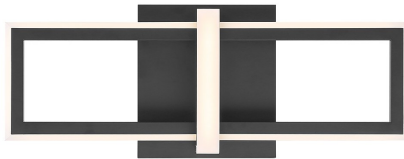

BORDO, 16IN INTEGRATED LED OUTDOOR WALL SCONCE

PRODUCT DETAILS

No.	:	45725-012
Product Color	:	MATTE BLACK
Product Material	:	STEEL+ALU
Shade / Accent Colour	:	WHITE
Shade / Accent Material	:	ACRYLIC
Length	:	6"
Width	:	4.25"
Height	:	16"
Overall Height	:	16"
Ext	:	4.25"
Weight	:	2.9LBS

LIGHT SOURCE DETAILS

Number of Bulbs	:	1
Light Source	:	LED
Light Source Type	:	INTEGRATED LED / LED
Input Voltage	:	120V
Bulb Voltage	:	36V
Socket Type	:	INTEGRATED / LED
Wattage	:	1 X 20W
Total Wattage	:	20W
Delivered Lumens	:	752LM
Kelvin	:	3000K
CRI	:	90
Bulb Included	:	YES
Dimmable	:	YES

OPTIONS AVAILABLE

ITEM NO.	FINISH	SHADE
45725-012	MATTE BLACK	FROSTED WHITE

TECHNICAL DETAILS

Hanging Support Type	:	J-BOX
Canopy / Backplate Length	:	5.25"
Canopy / Backplate Height	:	5.25"
Canopy / Backplate Width	:	0.75"
Driver	:	YES
IP Rating	:	IP44
Approval	:	<input type="checkbox"/>
Beam Angle	:	360