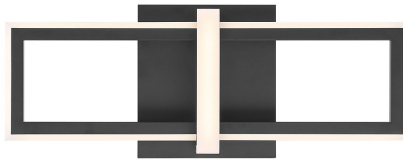

## BORDO, BORDO, OUTDOOR WC, BLK, S

### PRODUCT DETAILS

No.	:	45725-012
Product Color	:	BLACK
Product Material	:	STEEL+ALU
Shade / Accent Colour	:	FROSTED WHITE
Shade / Accent Material	:	ACRYLIC
Length	:	6"
Width	:	4.25"
Height	:	16"
Overall Height	:	16"
Ext	:	4.25"
Weight	:	3LBS

### TECHNICAL DETAILS

Light Direction	:	MULTI
Canopy / Backplate Length	:	6"
Canopy / Backplate Height	:	1.5"
Canopy / Backplate Width	:	5.5"
Driver	:	YES
IP Rating	:	IP44
Location	:	WET
Approval	:	