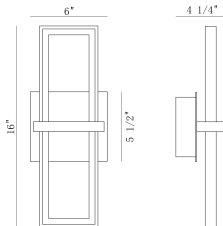

BORDO, 16IN INTEGRATED LED OUTDOOR WALL SCONCE

PRODUCT DETAILS

No.	:	45725-012
Product Color	:	MATTE BLACK
Product Material	:	STEEL+ALU
Shade / Accent Colour	:	WHITE
Shade / Accent Material	:	ACRYLIC
Length	:	6"
Width	:	4.25"
Height	:	16"
Overall Height	:	16"
Ext	:	4.25"
Weight	:	2.9LBS

OPTIONS AVAILABLE

ITEM NO.	FINISH	SHADE
45725-012	MATTE BLACK	FROSTED WHITE

TECHNICAL DETAILS

Hanging Support Type	:	J-BOX
Canopy / Backplate Length	:	5.25"
Canopy / Backplate Height	:	5.25"
Canopy / Backplate Width	:	0.75"
Driver	:	YES
IP Rating	:	IP44
Approval	:	
Beam Angle	:	360