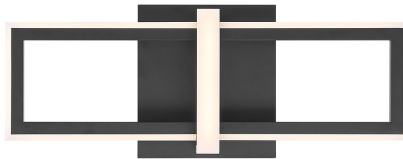

BORDO, 16IN INTEGRATED LED OUTDOOR WALL SCONCE

PRODUCT DETAILS

No.	:	45725-012
Product Color	:	MATTE BLACK
Product Material	:	STEEL+ALU
Shade / Accent Colour	:	WHITE
Shade / Accent Material	:	ACRYLIC
Length	:	6"
Width	:	4.25"
Height	:	16"
Overall Height	:	16"
Ext	:	4.25"
Weight	:	2.9LBS

LIGHT SOURCE DETAILS

Number of Bulbs	:	1
Light Source	:	LED
Light Source Type	:	INTEGRATED LED / LED
Input Voltage	:	120V
Bulb Voltage	:	36V
Socket Type	:	INTEGRATED / LED
Wattage	:	1 X 20W
Total Wattage	:	20W
Delivered Lumens	:	752LM
Kelvin	:	3000K
CRI	:	90
Bulb Included	:	YES
Dimmable	:	YES

OPTIONS AVAILABLE

ITEM NO.	FINISH	SHADE
45725-012	MATTE BLACK	FROSTED WHITE

TECHNICAL DETAILS

Hanging Support Type	:	J-BOX
Canopy / Backplate Length	:	5.25"
Canopy / Backplate Height	:	5.25"
Canopy / Backplate Width	:	0.75"
Driver	:	YES
IP Rating	:	IP44
Approval	:	
Beam Angle	:	360