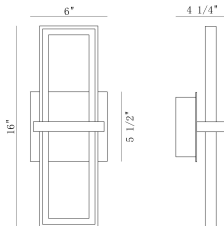

BORDO, 16IN INTEGRATED LED OUTDOOR WALL SCONCE

PRODUCT DETAILS

No.	:	45725-012
Product Color	:	MATTE BLACK
Product Material	:	STEEL+ALU
Shade / Accent Colour	:	WHITE
Shade / Accent Material	:	ACRYLIC
Length	:	6"
Width	:	4.25"
Height	:	16"
Overall Height	:	16"
Ext	:	4.25"
Weight	:	2.9LBS

OPTIONS AVAILABLE

ITEM NO.	FINISH	SHADE
45725-012	MATTE BLACK	FROSTED WHITE

TECHNICAL DETAILS

Hanging Support Type	:	J-BOX
Canopy / Backplate Length	:	5.25"
Canopy / Backplate Height	:	5.25"
Canopy / Backplate Width	:	0.75"
Driver	:	YES
IP Rating	:	IP44
Approval	:	<input type="checkbox"/>
Beam Angle	:	360