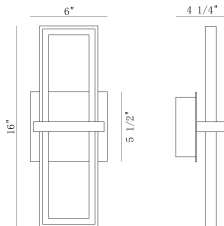

### PRODUCT DETAILS

No.	:	45725-012
Product Color	:	BLACK
Product Material	:	STEEL+ALU
Shade / Accent Colour	:	FROSTED WHITE
Shade / Accent Material	:	ACRYLIC
Length	:	6"
Width	:	4.25"
Height	:	16"
Overall Height	:	16"
Ext	:	4.25"
Weight	:	3LBS

### TECHNICAL DETAILS

Light Direction	:	MULTI
Canopy / Backplate Length	:	6"
Canopy / Backplate Height	:	1.5"
Canopy / Backplate Width	:	5.5"
Driver	:	YES
IP Rating	:	IP44
Location	:	WET
Approval	:	