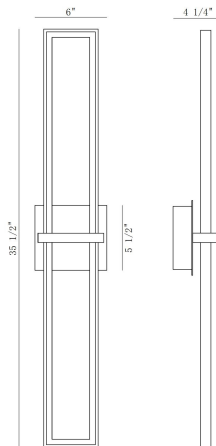

BORDO, 36IN INTEGRATED LED OUTDOOR WALL SCONCE

PRODUCT DETAILS

No.	:	45724-015
Product Color	:	MATTE BLACK
Product Material	:	STEEL+ALU
Shade / Accent Colour	:	WHITE
Shade / Accent Material	:	ACRYLIC
Length	:	6"
Width	:	4.25"
Height	:	35.5"
Overall Height	:	35.5"
Ext	:	4.25"
Weight	:	4.4LBS
Shade Length	:	4"
Shade Width	:	4"
Shade Height	:	20"
Shade Diameter	:	4"

LIGHT SOURCE DETAILS

Number of Bulbs	:	1
Light Source	:	LED
Light Source Type	:	INTEGRATED LED / LED
Input Voltage	:	120V
Bulb Voltage	:	36V
Socket Type	:	INTEGRATED / LED
Wattage	:	1 X 36W
Total Wattage	:	36W
Delivered Lumens	:	1514LM
Kelvin	:	3000K
CRI	:	90
Bulb Included	:	YES
Dimmable	:	YES

OPTIONS AVAILABLE

ITEM NO.	FINISH	SHADE
45724-015	MATTE BLACK	FROSTED WHITE

TECHNICAL DETAILS

Hanging Support Type	:	J-BOX
Canopy / Backplate Length	:	7.5"
Canopy / Backplate Height	:	5.25"
Canopy / Backplate Width	:	0.75"
Driver	:	YES
IP Rating	:	IP44
Approval	:	
Beam Angle	:	360