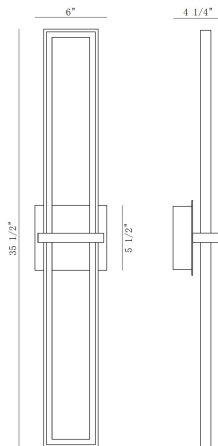

BORDO, 36IN INTEGRATED LED OUTDOOR WALL SCONCE

PRODUCT DETAILS

No.	:	45724-015
Product Color	:	MATTE BLACK
Product Material	:	STEEL+ALU
Shade / Accent Colour	:	WHITE
Shade / Accent Material	:	ACRYLIC
Length	:	6"
Width	:	4.25"
Height	:	35.5"
Overall Height	:	35.5"
Ext	:	4.25"
Weight	:	4.4LBS
Shade Length	:	4"
Shade Width	:	4"
Shade Height	:	20"
Shade Diameter	:	4"

LIGHT SOURCE DETAILS

Number of Bulbs	:	1
Light Source	:	LED
Light Source Type	:	INTEGRATED LED / LED
Input Voltage	:	120V
Bulb Voltage	:	36V
Socket Type	:	INTEGRATED / LED
Wattage	:	1 X 36W
Total Wattage	:	36W
Delivered Lumens	:	1514LM
Kelvin	:	3000K
CRI	:	90
Bulb Included	:	YES
Dimmable	:	YES

OPTIONS AVAILABLE

ITEM NO.	FINISH	SHADE
45724-015	MATTE BLACK	FROSTED WHITE

TECHNICAL DETAILS

Hanging Support Type	:	J-BOX
Canopy / Backplate Length	:	7.5"
Canopy / Backplate Height	:	5.25"
Canopy / Backplate Width	:	0.75"
Driver	:	YES
IP Rating	:	IP44
Approval	:	<input type="checkbox"/>
Beam Angle	:	360