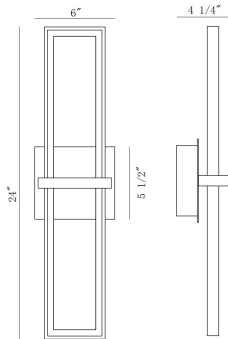

BORDO, 24IN INTEGRATED LED OUTDOOR WALL SCONCE

PRODUCT DETAILS

No.	:	45723-018
Product Color	:	MATTE BLACK
Product Material	:	STEEL+ALU
Shade / Accent Colour	:	WHITE
Shade / Accent Material	:	ACRYLIC
Length	:	6"
Width	:	4.25"
Height	:	24"
Overall Height	:	24"
Ext	:	4.25"
Weight	:	3.5LBS
Shade Length	:	4"
Shade Width	:	4"
Shade Height	:	20"
Shade Diameter	:	4"

LIGHT SOURCE DETAILS

Number of Bulbs	:	1
Light Source	:	LED
Light Source Type	:	INTEGRATED LED / LED
Input Voltage	:	120V
Bulb Voltage	:	36V
Socket Type	:	INTEGRATED / LED
Wattage	:	1 X 25W
Total Wattage	:	25W
Delivered Lumens	:	1101LM
Kelvin	:	3000K
CRI	:	90
Bulb Included	:	YES
Dimmable	:	YES

OPTIONS AVAILABLE

ITEM NO.	FINISH	SHADE
45723-018	MATTE BLACK	FROSTED WHITE

TECHNICAL DETAILS

Hanging Support Type	:	J-BOX
Canopy / Backplate Length	:	5.25"
Canopy / Backplate Height	:	5.25"
Canopy / Backplate Width	:	0.75"
Driver	:	YES
IP Rating	:	IP44
Approval	:	<input type="checkbox"/>
Beam Angle	:	360