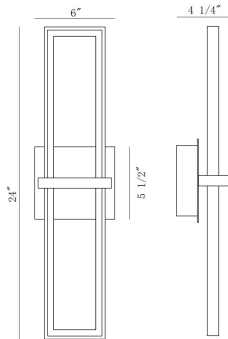

BORDO, 24IN INTEGRATED LED OUTDOOR WALL SCONCE

PRODUCT DETAILS

No.	:	45723-018
Product Color	:	MATTE BLACK
Product Material	:	STEEL+ALU
Shade / Accent Colour	:	WHITE
Shade / Accent Material	:	ACRYLIC
Length	:	6"
Width	:	4.25"
Height	:	24"
Overall Height	:	24"
Ext	:	4.25"
Weight	:	3.5LBS
Shade Length	:	4"
Shade Width	:	4"
Shade Height	:	20"
Shade Diameter	:	4"

LIGHT SOURCE DETAILS

Number of Bulbs	:	1
Light Source	:	LED
Light Source Type	:	INTEGRATED LED / LED
Input Voltage	:	120V
Bulb Voltage	:	36V
Socket Type	:	INTEGRATED / LED
Wattage	:	1 X 25W
Total Wattage	:	25W
Delivered Lumens	:	1101LM
Kelvin	:	3000K
CRI	:	90
Bulb Included	:	YES
Dimmable	:	YES

OPTIONS AVAILABLE

ITEM NO.	FINISH	SHADE
45723-018	MATTE BLACK	FROSTED WHITE

TECHNICAL DETAILS

Hanging Support Type	:	J-BOX
Canopy / Backplate Length	:	5.25"
Canopy / Backplate Height	:	5.25"
Canopy / Backplate Width	:	0.75"
Driver	:	YES
IP Rating	:	IP44
Approval	:	
Beam Angle	:	360