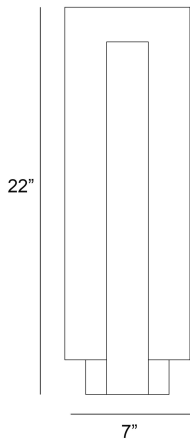

CARTA, 22IN INTEGRATED LED OUTDOOR WALL SCONCE

PRODUCT DETAILS

No.	:	45722-011
Product Color	:	MATTE BLACK
Product Material	:	STEEL+ALUMINUM
Shade / Accent Colour	:	WHITE
Shade / Accent Material	:	GLASS
Length	:	7"
Width	:	4"
Height	:	22"
Overall Height	:	22"
Ext	:	4"
Weight	:	3.7LBS
Shade Length	:	1"
Shade Width	:	1"
Shade Height	:	10"

LIGHT SOURCE DETAILS

Number of Bulbs	:	1
Light Source	:	LED
Light Source Type	:	INTEGRATED LED
Input Voltage	:	120V
Bulb Voltage	:	120V
Socket Type	:	INTEGRATED
Wattage	:	1 X 20W
Total Wattage	:	20W
Delivered Lumens	:	1080LM
Kelvin	:	3000K
CRI	:	90
Bulb Included	:	YES
Dimmable	:	YES

OPTIONS AVAILABLE

ITEM NO.	FINISH	SHADE
45722-011	MATTE BLACK	FROSTED WHITE

TECHNICAL DETAILS

Hanging Support Type	:	J-BOX
Canopy / Backplate Length	:	7"
Canopy / Backplate Height	:	4.75"
Canopy / Backplate Width	:	1.25"
IP Rating	:	IP44
Approval	:	
Beam Angle	:	360