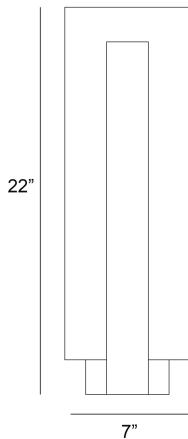

## CARTA, 22IN INTEGRATED LED OUTDOOR WALL SCONCE

### PRODUCT DETAILS

No.	:	45722-011
Product Color	:	MATTE BLACK
Product Material	:	STEEL+ALUMINUM
Shade / Accent Colour	:	WHITE
Shade / Accent Material	:	GLASS
Length	:	7"
Width	:	4"
Height	:	22"
Overall Height	:	22"
Ext	:	4"
Weight	:	3.7LBS
Shade Length	:	1"
Shade Width	:	1"
Shade Height	:	10"

### TECHNICAL DETAILS

Hanging Support Type	:	J-BOX
Canopy / Backplate Length	:	7"
Canopy / Backplate Height	:	4.75"
Canopy / Backplate Width	:	1.25"
IP Rating	:	IP44
Approval	:	<input type="checkbox"/>
Beam Angle	:	360