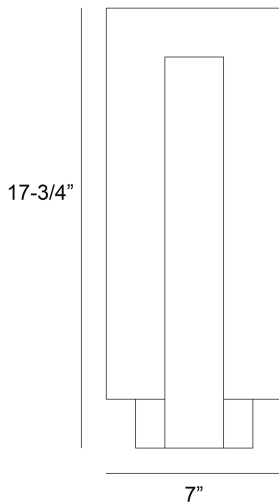

CARTA, 18IN INTEGRATED LED OUTDOOR WALL SCONCE

PRODUCT DETAILS

No.	:	45721-014
Product Color	:	MATTE BLACK
Product Material	:	STEEL+ALUMINUM
Shade / Accent Colour	:	WHITE
Shade / Accent Material	:	GLASS
Length	:	7"
Width	:	4"
Height	:	17.75"
Overall Height	:	17.75"
Ext	:	4"
Weight	:	3.3LBS
Shade Length	:	1"
Shade Width	:	1"
Shade Height	:	10"

LIGHT SOURCE DETAILS

Number of Bulbs	:	1
Light Source	:	LED
Light Source Type	:	INTEGRATED LED
Input Voltage	:	120V
Bulb Voltage	:	120V
Socket Type	:	INTEGRATED
Wattage	:	1 X 15W
Total Wattage	:	15W
Delivered Lumens	:	566LM
Kelvin	:	3000K
CRI	:	90
Bulb Included	:	YES
Dimmable	:	YES

OPTIONS AVAILABLE

ITEM NO.	FINISH	SHADE
45721-014	MATTE BLACK	FROSTED WHITE

TECHNICAL DETAILS

Hanging Support Type	:	J-BOX
Canopy / Backplate Length	:	7"
Canopy / Backplate Height	:	4.75"
Canopy / Backplate Width	:	1.25"
IP Rating	:	IP44
Approval	:	
Beam Angle	:	360