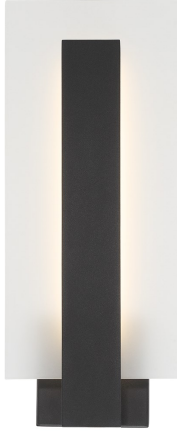

## CARTA, 18IN INTEGRATED LED OUTDOOR WALL SCONCE

### PRODUCT DETAILS

No.	:	45721-014
Product Color	:	MATTE BLACK
Product Material	:	STEEL+ALUMINUM
Shade / Accent Colour	:	WHITE
Shade / Accent Material	:	GLASS
Length	:	7"
Width	:	4"
Height	:	17.75"
Overall Height	:	17.75"
Ext	:	4"
Weight	:	3.3LBS
Shade Length	:	1"
Shade Width	:	1"
Shade Height	:	10"

### LIGHT SOURCE DETAILS

Number of Bulbs	:	1
Light Source	:	LED
Light Source Type	:	INTEGRATED LED
Input Voltage	:	120V
Bulb Voltage	:	120V
Socket Type	:	INTEGRATED
Wattage	:	1 X 15W
Total Wattage	:	15W
Delivered Lumens	:	566LM
Kelvin	:	3000K
CRI	:	90
Bulb Included	:	YES
Dimmable	:	YES

### OPTIONS AVAILABLE

ITEM NO.	FINISH	SHADE
45721-014	MATTE BLACK	FROSTED WHITE