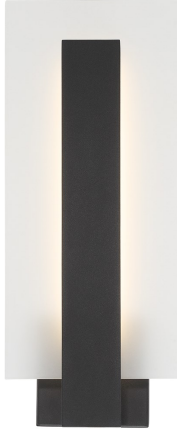

CARTA, 18IN INTEGRATED LED OUTDOOR WALL SCONCE

PRODUCT DETAILS

No.	:	45721-014
Product Color	:	MATTE BLACK
Product Material	:	STEEL+ALUMINUM
Shade / Accent Colour	:	WHITE
Shade / Accent Material	:	GLASS
Length	:	7"
Width	:	4"
Height	:	17.75"
Overall Height	:	17.75"
Ext	:	4"
Weight	:	3.3LBS
Shade Length	:	1"
Shade Width	:	1"
Shade Height	:	10"

LIGHT SOURCE DETAILS

Number of Bulbs	:	1
Light Source	:	LED
Light Source Type	:	INTEGRATED LED
Input Voltage	:	120V
Bulb Voltage	:	120V
Socket Type	:	INTEGRATED
Wattage	:	1 X 15W
Total Wattage	:	15W
Delivered Lumens	:	566LM
Kelvin	:	3000K
CRI	:	90
Bulb Included	:	YES
Dimmable	:	YES

OPTIONS AVAILABLE

ITEM NO.	FINISH	SHADE
45721-014	MATTE BLACK	FROSTED WHITE

TECHNICAL DETAILS

Hanging Support Type	:	J-BOX
Canopy / Backplate Length	:	7"
Canopy / Backplate Height	:	4.75"
Canopy / Backplate Width	:	1.25"
IP Rating	:	IP44
Approval	:	
Beam Angle	:	360