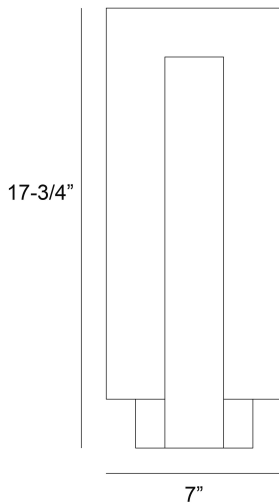

## CARTA, 18IN INTEGRATED LED OUTDOOR WALL SCONCE

### PRODUCT DETAILS

No.	:	45721-014
Product Color	:	MATTE BLACK
Product Material	:	STEEL+ALUMINUM
Shade / Accent Colour	:	WHITE
Shade / Accent Material	:	GLASS
Length	:	7"
Width	:	4"
Height	:	17.75"
Overall Height	:	17.75"
Ext	:	4"
Weight	:	3.3LBS
Shade Length	:	1"
Shade Width	:	1"
Shade Height	:	10"

### TECHNICAL DETAILS

Hanging Support Type	:	J-BOX
Canopy / Backplate Length	:	7"
Canopy / Backplate Height	:	4.75"
Canopy / Backplate Width	:	1.25"
IP Rating	:	IP44
Approval	:	
Beam Angle	:	360