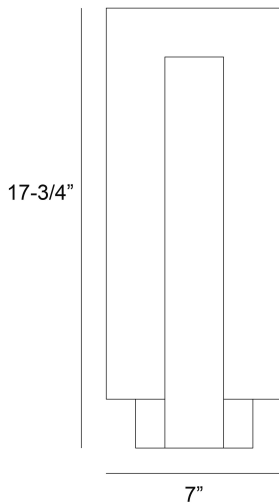

### PRODUCT DETAILS

No.	:	45721-014
Product Color	:	BLACK
Product Material	:	STEEL+ALUMINUM
Shade / Accent Colour	:	FROSTED WHITE
Shade / Accent Material	:	GLASS
Length	:	7"
Width	:	4"
Height	:	17.75"
Overall Height	:	17.75"
Ext	:	4"
Weight	:	4LBS
Shade Width	:	7"
Shade Height	:	15.75"

### TECHNICAL DETAILS

Light Direction	:	MULTI
Canopy / Backplate Length	:	4.75"
Canopy / Backplate Height	:	0.75"
Canopy / Backplate Width	:	4.75"
IP Rating	:	IP54
Location	:	WET