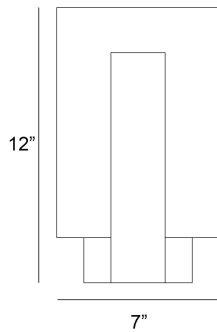

CARTA, 12IN INTEGRATED LED OUTDOOR WALL SCONCE

PRODUCT DETAILS

No.	:	45720-017
Product Color	:	MATTE BLACK
Product Material	:	STEEL+ALUMINUM
Shade / Accent Colour	:	WHITE
Shade / Accent Material	:	GLASS
Length	:	7"
Width	:	4"
Height	:	12"
Overall Height	:	12"
Ext	:	4"
Weight	:	2.2LBS
Shade Length	:	1"
Shade Width	:	1"
Shade Height	:	10"

LIGHT SOURCE DETAILS

Number of Bulbs	:	1
Light Source	:	LED
Light Source Type	:	INTEGRATED LED
Input Voltage	:	120V
Bulb Voltage	:	120V
Socket Type	:	INTEGRATED
Wattage	:	1 X 10W
Total Wattage	:	10W
Delivered Lumens	:	316LM
Kelvin	:	3000K
CRI	:	90
Bulb Included	:	YES
Dimmable	:	YES

OPTIONS AVAILABLE

ITEM NO.	FINISH	SHADE
45720-017	MATTE BLACK	FROSTED WHITE

TECHNICAL DETAILS

Hanging Support Type	:	J-BOX
Canopy / Backplate Length	:	7"
Canopy / Backplate Height	:	4.75"
Canopy / Backplate Width	:	1.25"
IP Rating	:	IP44
Approval	:	
Beam Angle	:	360