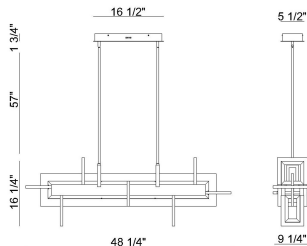

### PRODUCT DETAILS

No.	:	45719-011
Product Color	:	MATTE GOLD
Product Material	:	ALUMINUM
Shade / Accent Colour	:	WHITE
Shade / Accent Material	:	ACRYLIC
Length	:	48.25"
Width	:	9.25"
Height	:	16.25"
Overall Height	:	73.3"
Weight	:	21LBS
Shade Length	:	1"
Shade Width	:	1"
Shade Height	:	2.5"
Shade Diameter	:	1"

### TECHNICAL DETAILS

Hanging Support Type	:	ROD
Rods Included	:	YES
Canopy / Backplate Length	:	16.5"
Canopy / Backplate Height	:	1.75"
Canopy / Backplate Width	:	5.5"
Driver	:	LD100D-VA41624-19A
IP Rating	:	IP22
Approval	:	
Beam Angle	:	360