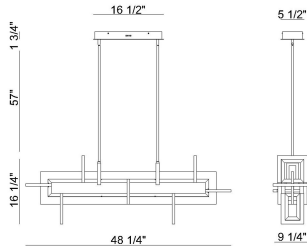

INIZIO, 48IN INTEGRATED LED LINEAR CHANDELIER

PRODUCT DETAILS

No.	:	45719-011
Product Color	:	MATTE GOLD
Product Material	:	ALUMINUM
Shade / Accent Colour	:	WHITE
Shade / Accent Material	:	ACRYLIC
Length	:	48.25"
Width	:	9.25"
Height	:	16.25"
Overall Height	:	73.3"
Weight	:	21LBS
Shade Length	:	1"
Shade Width	:	1"
Shade Height	:	2.5"
Shade Diameter	:	1"

LIGHT SOURCE DETAILS

Number of Bulbs	:	1
Light Source	:	LED
Light Source Type	:	INTEGRATED LED
Input Voltage	:	120V
Bulb Voltage	:	24V
Socket Type	:	INTEGRATED
Wattage	:	1 X 86W
Total Wattage	:	86W
Delivered Lumens	:	3305LM
Kelvin	:	3000K
CRI	:	90
Bulb Included	:	YES
Dimmable	:	YES

OPTIONS AVAILABLE

ITEM NO.	FINISH	SHADE
45719-011	MATTE GOLD	FROSTED WHITE
45719-023	MATTE BLACK	FROSTED WHITE

TECHNICAL DETAILS

Hanging Support Type	:	ROD
Rods Included	:	YES
Canopy / Backplate Length	:	16.5"
Canopy / Backplate Height	:	1.75"
Canopy / Backplate Width	:	5.5"
Driver	:	LD100D-VA41624-19A
IP Rating	:	IP22
Approval	:	
Beam Angle	:	360