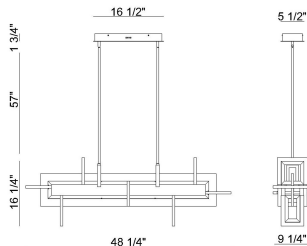

INIZIO, 48IN INTEGRATED LED LINEAR CHANDELIER

PRODUCT DETAILS

No.	:	45719-011
Product Color	:	MATTE GOLD
Product Material	:	ALUMINUM
Shade / Accent Colour	:	WHITE
Shade / Accent Material	:	ACRYLIC
Length	:	48.25"
Width	:	9.25"
Height	:	16.25"
Overall Height	:	73.3"
Weight	:	21LBS
Shade Length	:	1"
Shade Width	:	1"
Shade Height	:	2.5"
Shade Diameter	:	1"

LIGHT SOURCE DETAILS

Number of Bulbs	:	6
Light Source	:	LED
Light Source Type	:	INTEGRATED LED
Input Voltage	:	120V
Bulb Voltage	:	24V
Socket Type	:	INTEGRATED
Wattage	:	6 X 86W
Total Wattage	:	86W
Delivered Lumens	:	3305LM
Kelvin	:	3000K
CRI	:	90
Bulb Included	:	YES
Dimmable	:	YES

OPTIONS AVAILABLE

ITEM NO.	FINISH	SHADE
45719-011	MATTE GOLD	FROSTED WHITE
45719-023	MATTE BLACK	FROSTED WHITE

TECHNICAL DETAILS

Hanging Support Type	:	ROD
Rods Included	:	YES
Canopy / Backplate Length	:	16.5"
Canopy / Backplate Height	:	1.75"
Canopy / Backplate Width	:	5.5"
Driver	:	LD100D-VA41624-19A
IP Rating	:	IP22
Approval	:	
Beam Angle	:	360