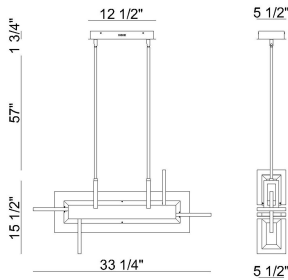

INIZIO, 33IN INTEGRATED LED CHANDELIER

PRODUCT DETAILS

No.	:	45718-022
Product Color	:	MATTE BLACK
Product Material	:	ALUMINUM
Shade / Accent Colour	:	WHITE
Shade / Accent Material	:	ACRYLIC
Length	:	33.25"
Width	:	5.5"
Height	:	15.5"
Overall Height	:	72.5"
Weight	:	10LBS

LIGHT SOURCE DETAILS

Number of Bulbs	:	1
Light Source	:	LED
Light Source Type	:	INTEGRATED LED
Input Voltage	:	120V
Bulb Voltage	:	24V
Socket Type	:	INTEGRATED
Wattage	:	1 X 46W
Total Wattage	:	46W
Delivered Lumens	:	2086LM
Kelvin	:	3000K
CRI	:	90
Bulb Included	:	YES
Dimmable	:	YES

OPTIONS AVAILABLE

ITEM NO.	FINISH	SHADE
45718-014	MATTE GOLD	FROSTED WHITE
45718-022	MATTE BLACK	FROSTED WHITE

TECHNICAL DETAILS

Hanging Support Type	:	ROD
Rods Included	:	YES
Canopy / Backplate Length	:	12.5"
Canopy / Backplate Height	:	1.75"
Canopy / Backplate Width	:	5.5"
Driver	:	LD075D-VA32024-M40
IP Rating	:	IP22
Approval	:	
Beam Angle	:	360