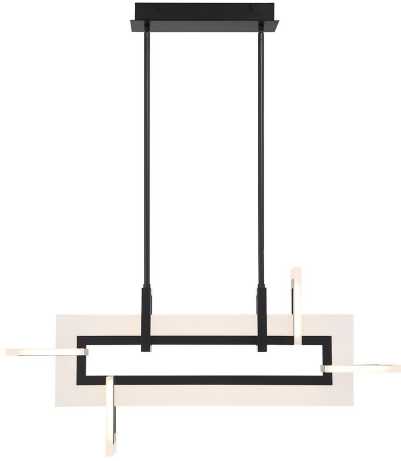

INIZIO, 33IN INTEGRATED LED CHANDELIER

PRODUCT DETAILS

No.	:	45718-022
Product Color	:	MATTE BLACK
Product Material	:	ALUMINUM
Shade / Accent Colour	:	WHITE
Shade / Accent Material	:	ACRYLIC
Length	:	33.25"
Width	:	5.5"
Height	:	15.5"
Overall Height	:	72.5"
Weight	:	10LBS

LIGHT SOURCE DETAILS

Number of Bulbs	:	1
Light Source	:	LED
Light Source Type	:	INTEGRATED LED
Input Voltage	:	120V
Bulb Voltage	:	24V
Socket Type	:	INTEGRATED
Wattage	:	1 X 46W
Total Wattage	:	46W
Delivered Lumens	:	2086LM
Kelvin	:	3000K
CRI	:	90
Bulb Included	:	YES
Dimmable	:	YES

OPTIONS AVAILABLE

ITEM NO.	FINISH	SHADE
45718-014	MATTE GOLD	FROSTED WHITE
45718-022	MATTE BLACK	FROSTED WHITE

TECHNICAL DETAILS

Hanging Support Type	:	ROD
Rods Included	:	YES
Canopy / Backplate Length	:	12.5"
Canopy / Backplate Height	:	1.75"
Canopy / Backplate Width	:	5.5"
Driver	:	LD075D-VA32024-M40
IP Rating	:	IP22
Approval	:	
Beam Angle	:	360