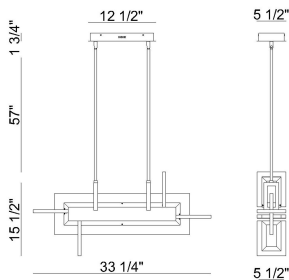

INIZIO, 33IN INTEGRATED LED CHANDELIER

PRODUCT DETAILS

No.	:	45718-014
Product Color	:	MATTE GOLD
Product Material	:	ALUMINUM
Shade / Accent Colour	:	WHITE
Shade / Accent Material	:	ACRYLIC
Length	:	33.25"
Width	:	5.5"
Height	:	15.5"
Overall Height	:	72.5"
Weight	:	10LBS

LIGHT SOURCE DETAILS

Number of Bulbs	:	5
Light Source	:	LED
Light Source Type	:	INTEGRATED LED
Input Voltage	:	120V
Bulb Voltage	:	24V
Socket Type	:	INTEGRATED
Wattage	:	5 X 46W
Total Wattage	:	46W
Delivered Lumens	:	2086LM
Kelvin	:	3000K
CRI	:	90
Bulb Included	:	YES
Dimmable	:	YES

OPTIONS AVAILABLE

ITEM NO.	FINISH	SHADE
45718-014	MATTE GOLD	FROSTED WHITE
45718-022	MATTE BLACK	FROSTED WHITE

TECHNICAL DETAILS

Hanging Support Type	:	ROD
Rods Included	:	YES
Canopy / Backplate Length	:	12.5"
Canopy / Backplate Height	:	1.75"
Canopy / Backplate Width	:	5.5"
Driver	:	LD075D-VA32024-M40
IP Rating	:	IP22
Approval	:	
Beam Angle	:	360