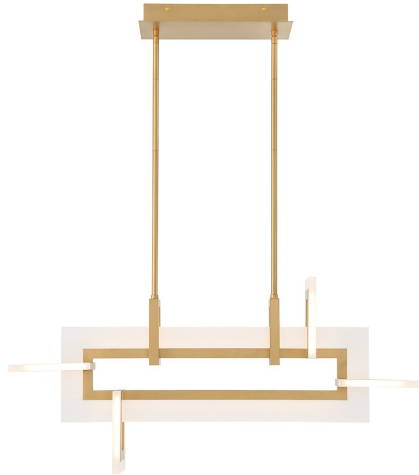

INIZIO, 33IN INTEGRATED LED CHANDELIER

PRODUCT DETAILS

No.	:	45718-014
Product Color	:	MATTE GOLD
Product Material	:	ALUMINUM
Shade / Accent Colour	:	WHITE
Shade / Accent Material	:	ACRYLIC
Length	:	33.25"
Width	:	5.5"
Height	:	15.5"
Overall Height	:	72.5"
Weight	:	10LBS

LIGHT SOURCE DETAILS

Number of Bulbs	:	5
Light Source	:	LED
Light Source Type	:	INTEGRATED LED
Input Voltage	:	120V
Bulb Voltage	:	24V
Socket Type	:	INTEGRATED
Wattage	:	5 X 46W
Total Wattage	:	46W
Delivered Lumens	:	2086LM
Kelvin	:	3000K
CRI	:	90
Bulb Included	:	YES
Dimmable	:	YES

OPTIONS AVAILABLE

ITEM NO.	FINISH	SHADE
45718-014	MATTE GOLD	FROSTED WHITE
45718-022	MATTE BLACK	FROSTED WHITE

TECHNICAL DETAILS

Hanging Support Type	:	ROD
Rods Included	:	YES
Canopy / Backplate Length	:	12.5"
Canopy / Backplate Height	:	1.75"
Canopy / Backplate Width	:	5.5"
Driver	:	LD075D-VA32024-M40
IP Rating	:	IP22
Approval	:	
Beam Angle	:	360