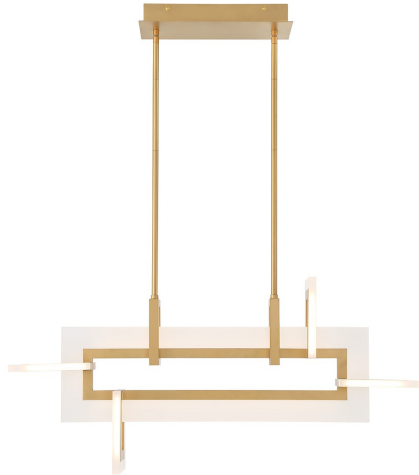

INIZIO, 33IN INTEGRATED LED CHANDELIER

PRODUCT DETAILS

No.	:	45718-014
Product Color	:	MATTE GOLD
Product Material	:	ALUMINUM
Shade / Accent Colour	:	WHITE
Shade / Accent Material	:	ACRYLIC
Length	:	33.25"
Width	:	5.5"
Height	:	15.5"
Overall Height	:	72.5"
Weight	:	10LBS

LIGHT SOURCE DETAILS

Number of Bulbs	:	1
Light Source	:	LED
Light Source Type	:	INTEGRATED LED
Input Voltage	:	120V
Bulb Voltage	:	24V
Socket Type	:	INTEGRATED
Wattage	:	1 X 46W
Total Wattage	:	46W
Delivered Lumens	:	2086LM
Kelvin	:	3000K
CRI	:	90
Bulb Included	:	YES
Dimmable	:	YES

OPTIONS AVAILABLE

ITEM NO.	FINISH	SHADE
45718-014	MATTE GOLD	FROSTED WHITE
45718-022	MATTE BLACK	FROSTED WHITE

TECHNICAL DETAILS

Hanging Support Type	:	ROD
Rods Included	:	YES
Canopy / Backplate Length	:	12.5"
Canopy / Backplate Height	:	1.75"
Canopy / Backplate Width	:	5.5"
Driver	:	LD075D-VA32024-M40
IP Rating	:	IP22
Approval	:	
Beam Angle	:	360