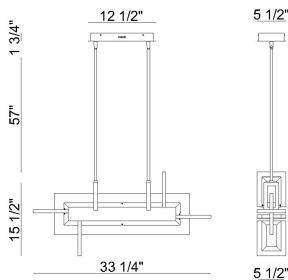

INIZIO, 33IN INTEGRATED LED CHANDELIER

PRODUCT DETAILS

No.	:	45718-014
Product Color	:	MATTE GOLD
Product Material	:	ALUMINUM
Shade / Accent Colour	:	WHITE
Shade / Accent Material	:	ACRYLIC
Length	:	33.25"
Width	:	5.5"
Height	:	15.5"
Overall Height	:	72.5"
Weight	:	10LBS

LIGHT SOURCE DETAILS

Number of Bulbs	:	1
Light Source	:	LED
Light Source Type	:	INTEGRATED LED
Input Voltage	:	120V
Bulb Voltage	:	24V
Socket Type	:	INTEGRATED
Wattage	:	1 X 46W
Total Wattage	:	46W
Delivered Lumens	:	2086LM
Kelvin	:	3000K
CRI	:	90
Bulb Included	:	YES
Dimmable	:	YES

OPTIONS AVAILABLE

ITEM NO.	FINISH	SHADE
45718-014	MATTE GOLD	FROSTED WHITE
45718-022	MATTE BLACK	FROSTED WHITE

TECHNICAL DETAILS

Hanging Support Type	:	ROD
Rods Included	:	YES
Canopy / Backplate Length	:	12.5"
Canopy / Backplate Height	:	1.75"
Canopy / Backplate Width	:	5.5"
Driver	:	LD075D-VA32024-M40
IP Rating	:	IP22
Approval	:	
Beam Angle	:	360