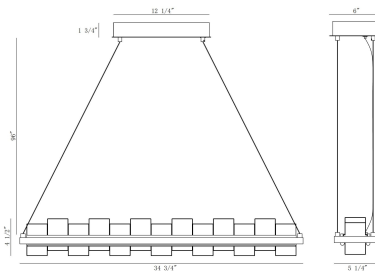

### PRODUCT DETAILS

No.	:	45717-024
Product Color	:	MATTE GOLD
Product Material	:	IRON
Shade / Accent Colour	:	CLEAR
Shade / Accent Material	:	GLASS
Length	:	34.75"
Width	:	5.25"
Height	:	4.5"
Overall Height	:	100"
Weight	:	41.3LBS
Shade Length	:	3"
Shade Width	:	2.5"
Shade Height	:	4"

### TECHNICAL DETAILS

Hanging Support Type	:	WIRE
Rods Included	:	NO
Canopy / Backplate Length	:	12.5"
Canopy / Backplate Height	:	1.75"
Canopy / Backplate Width	:	6"
Driver	:	YES
IP Rating	:	IP22
Approval	:	<input type="checkbox"/>
Beam Angle	:	360