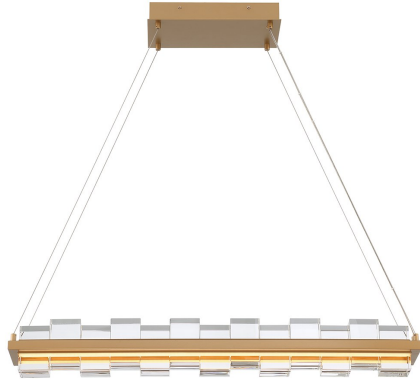

## BRUCO, 35IN INTEGRATED LED LINEAR CHANDELIER

### PRODUCT DETAILS

No.	:	45717-024
Product Color	:	MATTE GOLD
Product Material	:	IRON
Shade / Accent Colour	:	CLEAR
Shade / Accent Material	:	GLASS
Length	:	34.75"
Width	:	5.25"
Height	:	4.5"
Overall Height	:	100"
Weight	:	41.3LBS
Shade Length	:	3"
Shade Width	:	2.5"
Shade Height	:	4"

### TECHNICAL DETAILS

Hanging Support Type	:	WIRE
Rods Included	:	NO
Canopy / Backplate Length	:	12.5"
Canopy / Backplate Height	:	1.75"
Canopy / Backplate Width	:	6"
Driver	:	YES
IP Rating	:	IP22
Approval	:	<input type="checkbox"/>
Beam Angle	:	360