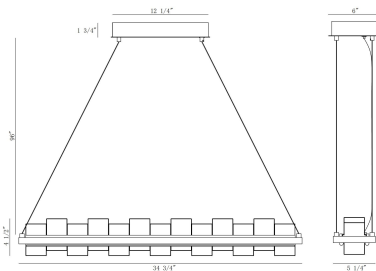

BRUCO, 35IN INTEGRATED LED LINEAR CHANDELIER

PRODUCT DETAILS

No.	:	45717-017
Product Color	:	MATTE BLACK
Product Material	:	IRON
Shade / Accent Colour	:	CLEAR
Shade / Accent Material	:	GLASS
Length	:	34.75"
Width	:	5.25"
Height	:	4.5"
Overall Height	:	100"
Weight	:	41.3LBS
Shade Length	:	3"
Shade Width	:	2.5"
Shade Height	:	4"

OPTIONS AVAILABLE

ITEM NO.	FINISH	SHADE
45717-017	MATTE BLACK	CLEAR
45717-024	MATTE GOLD	CLEAR

TECHNICAL DETAILS

Hanging Support Type	:	WIRE
Rods Included	:	NO
Canopy / Backplate Length	:	12.5"
Canopy / Backplate Height	:	1.75"
Canopy / Backplate Width	:	6"
Driver	:	YES
IP Rating	:	IP22
Approval	:	<input type="checkbox"/>
Beam Angle	:	360