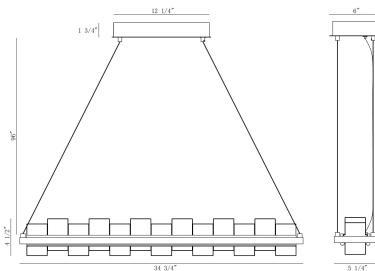

BRUCO, 35IN INTEGRATED LED LINEAR CHANDELIER

PRODUCT DETAILS

No.	:	45717-017
Product Color	:	MATTE BLACK
Product Material	:	IRON
Shade / Accent Colour	:	CLEAR
Shade / Accent Material	:	GLASS
Length	:	34.75"
Width	:	5.25"
Height	:	4.5"
Overall Height	:	100"
Weight	:	41.3LBS
Shade Length	:	3"
Shade Width	:	2.5"
Shade Height	:	4"

OPTIONS AVAILABLE

ITEM NO.	FINISH	SHADE
45717-017	MATTE BLACK	CLEAR
45717-024	MATTE GOLD	CLEAR

TECHNICAL DETAILS

Hanging Support Type	:	WIRE
Rods Included	:	NO
Canopy / Backplate Length	:	12.5"
Canopy / Backplate Height	:	1.75"
Canopy / Backplate Width	:	6"
Driver	:	YES
IP Rating	:	IP22
Approval	:	
Beam Angle	:	360