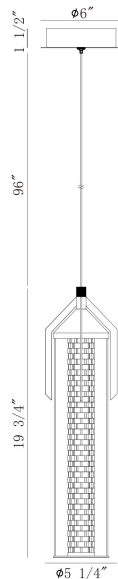

ESPADA, 20IN INTEGRATED LED PENDANT

PRODUCT DETAILS

No.	:	45716-027
Product Color	:	GOLD
Product Material	:	IRON
Shade / Accent Colour	:	CLEAR
Shade / Accent Material	:	GLASS
Length	:	5.25"
Width	:	5.25"
Diameter	:	5.25"
Height	:	19.75"
Overall Height	:	115.75"
Weight	:	5.7LBS
Shade Length	:	9.25"
Shade Width	:	8.75"
Shade Height	:	17"
Shade Diameter	:	8.75"

LIGHT SOURCE DETAILS

Number of Bulbs	:	1
Light Source	:	LED
Light Source Type	:	INTEGRATED LED
Input Voltage	:	120V
Bulb Voltage	:	18V
Socket Type	:	INTEGRATED
Wattage	:	1 X 18W
Total Wattage	:	18W
Delivered Lumens	:	1064LM
Kelvin	:	3000K
CRI	:	90
Bulb Included	:	YES
Dimmable	:	YES

TECHNICAL DETAILS

Hanging Support Type	:	WIRE
Rods Included	:	NO
Canopy / Backplate Height	:	1.5"
Canopy / Backplate Dia.	:	6"
Driver	:	YES
IP Rating	:	IP22
Approval	:	<input type="checkbox"/>
Beam Angle	:	360

OPTIONS AVAILABLE

ITEM NO.	FINISH	SHADE
45716-010	POLISHED NICKEL	CLEAR
45716-027	GOLD	CLEAR

PROJECT INFORMATION

 Job Name: Date: Type:

 Comments: