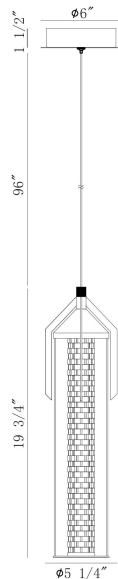

ESPADA, 20IN INTEGRATED LED PENDANT

PRODUCT DETAILS

No.	:	45716-010
Product Color	:	POLISHED NICKEL
Product Material	:	IRON
Shade / Accent Colour	:	CLEAR
Shade / Accent Material	:	GLASS
Length	:	5.25"
Width	:	5.25"
Diameter	:	5.25"
Height	:	19.75"
Overall Height	:	115.75"
Weight	:	5.7LBS
Shade Length	:	9.25"
Shade Width	:	8.75"
Shade Height	:	17"
Shade Diameter	:	8.75"

LIGHT SOURCE DETAILS

Number of Bulbs	:	1
Light Source	:	LED
Light Source Type	:	INTEGRATED LED
Input Voltage	:	120V
Bulb Voltage	:	18V
Socket Type	:	INTEGRATED
Wattage	:	1 X 18W
Total Wattage	:	18W
Delivered Lumens	:	1064LM
Kelvin	:	3000K
CRI	:	90
Bulb Included	:	YES
Dimmable	:	YES

TECHNICAL DETAILS

Hanging Support Type	:	WIRE
Rods Included	:	NO
Canopy / Backplate Height	:	1.5"
Canopy / Backplate Dia.	:	6"
Driver	:	YES
IP Rating	:	IP22
Approval	:	
Beam Angle	:	360

OPTIONS AVAILABLE

ITEM NO.	FINISH	SHADE
45716-010	POLISHED NICKEL	CLEAR
45716-027	GOLD	CLEAR

PROJECT INFORMATION

 Job Name: Date: Type:

 Comments: