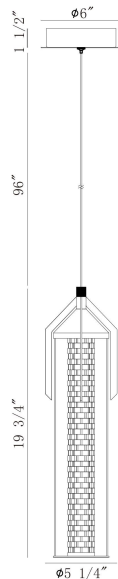

ESPADA, 20IN INTEGRATED LED PENDANT

PRODUCT DETAILS

No.	:	45716-010
Product Color	:	POLISHED NICKEL
Product Material	:	IRON
Shade / Accent Colour	:	CLEAR
Shade / Accent Material	:	GLASS
Length	:	5.25"
Width	:	5.25"
Diameter	:	5.25"
Height	:	19.75"
Overall Height	:	115.75"
Weight	:	5.7LBS
Shade Length	:	9.25"
Shade Width	:	8.75"
Shade Height	:	17"
Shade Diameter	:	8.75"

LIGHT SOURCE DETAILS

Number of Bulbs	:	1
Light Source	:	LED
Light Source Type	:	INTEGRATED LED
Input Voltage	:	120V
Bulb Voltage	:	18V
Socket Type	:	INTEGRATED
Wattage	:	1 X 18W
Total Wattage	:	18W
Delivered Lumens	:	1064LM
Kelvin	:	3000K
CRI	:	90
Bulb Included	:	YES
Dimmable	:	YES

TECHNICAL DETAILS

Hanging Support Type	:	WIRE
Rods Included	:	NO
Canopy / Backplate Height	:	1.5"
Canopy / Backplate Dia.	:	6"
Driver	:	YES
IP Rating	:	IP22
Approval	:	<input type="checkbox"/>
Beam Angle	:	360

OPTIONS AVAILABLE

ITEM NO.	FINISH	SHADE
45716-010	POLISHED NICKEL	CLEAR
45716-027	GOLD	CLEAR

PROJECT INFORMATION

 Job Name: Date: Type:

 Comments: