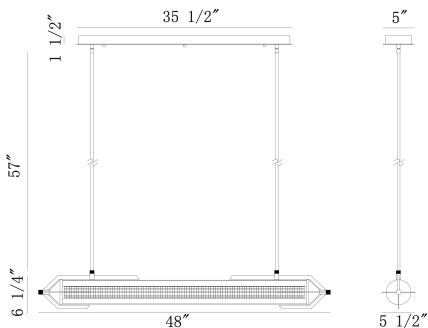

ESPADA, 48IN INTEGRATED LED LINEAR CHANDELIER

PRODUCT DETAILS

No.	:	45715-013
Product Color	:	POLISHED NICKEL
Product Material	:	IRON
Shade / Accent Colour	:	CLEAR
Shade / Accent Material	:	GLASS
Length	:	48"
Width	:	5.25"
Height	:	6.25"
Overall Height	:	65.75"
Weight	:	20.9LBS
Shade Length	:	9.25"
Shade Width	:	8.75"
Shade Diameter	:	8.75"

OPTIONS AVAILABLE

ITEM NO.	FINISH	SHADE
45715-013	POLISHED NICKEL	CLEAR
45715-025	GOLD	CLEAR

TECHNICAL DETAILS

Hanging Support Type	:	ROD
Rods Included	:	YES
Canopy / Backplate Length	:	35.5"
Canopy / Backplate Height	:	1.5"
Canopy / Backplate Width	:	5"
Driver	:	YES
IP Rating	:	IP22
Approval	:	<input type="checkbox"/>
Beam Angle	:	360