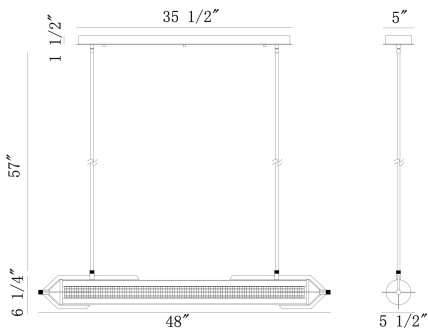

### PRODUCT DETAILS

No.	:	45715-013
Product Color	:	POLISHED NICKEL
Product Material	:	IRON
Shade / Accent Colour	:	CLEAR
Shade / Accent Material	:	GLASS
Length	:	48"
Width	:	5.25"
Height	:	8.75"
Overall Height	:	65.75"
Weight	:	25LBS
Shade Length	:	42"
Shade Diameter	:	5.25"

### TECHNICAL DETAILS

Light Direction	:	MULTI
Hanging Support Type	:	ROD
Hanging Support Length	:	57"
Rods Included	:	YES
Canopy / Backplate Length	:	40"
Canopy / Backplate Height	:	1.75"
Canopy / Backplate Width	:	5.25"
Driver	:	YES
IP Rating	:	IP20
Location	:	DRY
Approval	:	