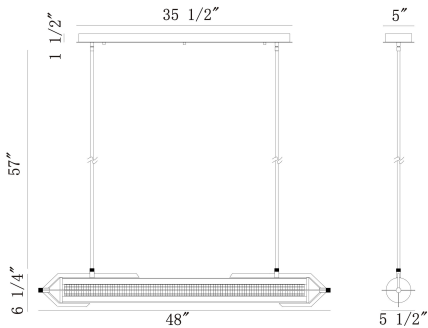

ESPADA, 48IN INTEGRATED LED LINEAR CHANDELIER

PRODUCT DETAILS

No.	:	45715-013
Product Color	:	POLISHED NICKEL
Product Material	:	IRON
Shade / Accent Colour	:	CLEAR
Shade / Accent Material	:	GLASS
Length	:	48"
Width	:	5.25"
Height	:	6.25"
Overall Height	:	65.75"
Weight	:	20.9LBS
Shade Length	:	9.25"
Shade Width	:	8.75"
Shade Diameter	:	8.75"

OPTIONS AVAILABLE

ITEM NO.	FINISH	SHADE
45715-013	POLISHED NICKEL	CLEAR
45715-025	GOLD	CLEAR

TECHNICAL DETAILS

Hanging Support Type	:	ROD
Rods Included	:	YES
Canopy / Backplate Length	:	35.5"
Canopy / Backplate Height	:	1.5"
Canopy / Backplate Width	:	5"
Driver	:	YES
IP Rating	:	IP22
Approval	:	
Beam Angle	:	360