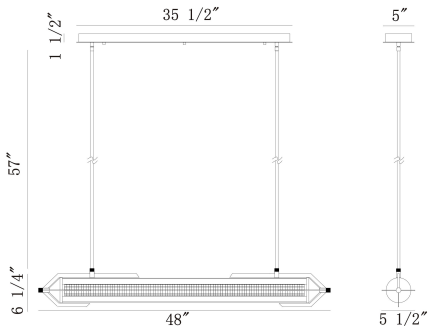

### PRODUCT DETAILS

No.	:	45715-013
Product Color	:	POLISHED NICKEL
Product Material	:	IRON
Shade / Accent Colour	:	CLEAR
Shade / Accent Material	:	GLASS
Length	:	48"
Width	:	5.25"
Height	:	6.25"
Overall Height	:	65.75"
Weight	:	20.9LBS
Shade Length	:	9.25"
Shade Width	:	8.75"
Shade Diameter	:	8.75"

### TECHNICAL DETAILS

Hanging Support Type	:	ROD
Rods Included	:	YES
Canopy / Backplate Length	:	35.5"
Canopy / Backplate Height	:	1.5"
Canopy / Backplate Width	:	5"
Driver	:	YES
IP Rating	:	IP22
Approval	:	
Beam Angle	:	360