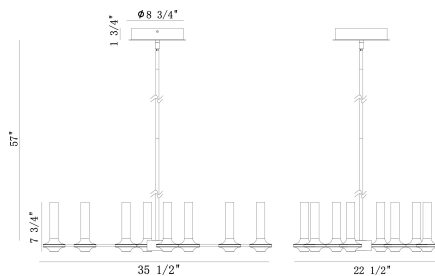

TORCIA, TORCIA, 8LT CHANDELIER

PRODUCT DETAILS

No.	:	45714-023
Product Color	:	WHITE AND BRASS
Product Material	:	IRON
Shade / Accent Colour	:	ETCHED
Shade / Accent Material	:	GLASS
Length	:	35.75"
Width	:	22.75"
Height	:	7.5"
Overall Height	:	60.5"
Weight	:	12LBS
Shade Height	:	5.5"
Shade Diameter	:	1.25"

LIGHT SOURCE DETAILS

Number of Bulbs	:	16
Light Source	:	LED
Light Source Type	:	LED
Input Voltage	:	120V
Bulb Voltage	:	24V
Socket Type	:	LED
Wattage	:	30W
Total Wattage	:	45W
Kelvin	:	3000K
CRI	:	90
Bulb Included	:	YES
Dimmable	:	YES

OPTIONS AVAILABLE

ITEM NO.	FINISH	SHADE
45714-016	BLACK AND BRASS	ETCHED
45714-023	WHITE AND BRASS	ETCHED

TECHNICAL DETAILS

Light Direction	:	UP AND DOWN
Hanging Support Type	:	ROD
Hanging Support Length	:	57"
Rods Included	:	YES
Canopy / Backplate Height	:	1.75"
Canopy / Backplate Dia.	:	8.75"
Driver	:	YES
IP Rating	:	IP20
Location	:	DRY
Approval	:	