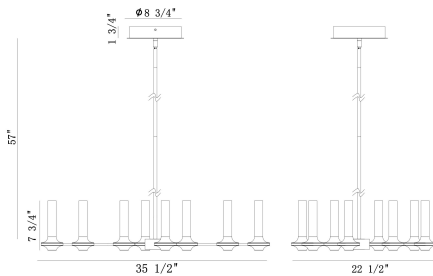

TORCIA, 8-LIGHT 36IN INTEGRATED LED LINEAR CHANDELIER

PRODUCT DETAILS

No.	:	45714-016
Product Color	:	MATTE BLACK
Product Material	:	IRON
Shade / Accent Colour	:	WHITE
Shade / Accent Material	:	ACRYLIC
Length	:	35.5"
Width	:	22.5"
Height	:	7.75"
Overall Height	:	60.5"
Weight	:	11.9LBS
Shade Length	:	9.25"
Shade Width	:	8.75"
Shade Height	:	5.5"
Shade Diameter	:	8.75"

LIGHT SOURCE DETAILS

Number of Bulbs	:	16
Light Source	:	LED
Light Source Type	:	INTEGRATED LED / LED
Input Voltage	:	120V
Bulb Voltage	:	24V
Socket Type	:	INTEGRATED / LED
Wattage	:	16 X 30W
Total Wattage	:	45W
Delivered Lumens	:	1920LM
Kelvin	:	3000K
CRI	:	90
Bulb Included	:	YES
Dimmable	:	YES

OPTIONS AVAILABLE

ITEM NO.	FINISH	SHADE
45714-016	MATTE BLACK	ETCHED
45714-023	MATTE WHITE	ETCHED

TECHNICAL DETAILS

Light Direction	:	UP AND DOWN
Hanging Support Type	:	ROD
Rods Included	:	YES
Canopy / Backplate Height	:	1.75"
Canopy / Backplate Dia.	:	8.75"
Driver	:	YES
IP Rating	:	IP22
Approval	:	
Beam Angle	:	360