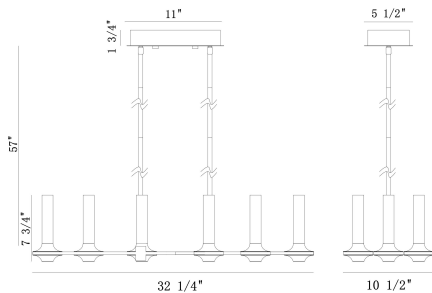

### PRODUCT DETAILS

No.	:	45713-026
Product Color	:	MATTE WHITE
Product Material	:	IRON
Shade / Accent Colour	:	WHITE
Shade / Accent Material	:	ACRYLIC
Length	:	31.25"
Width	:	10.5"
Height	:	7.75"
Overall Height	:	60.5"
Weight	:	10.9LBS
Shade Length	:	9.25"
Shade Width	:	8.75"
Shade Height	:	5.5"
Shade Diameter	:	8.75"

### LIGHT SOURCE DETAILS

Number of Bulbs	:	12
Light Source	:	LED
Light Source Type	:	INTEGRATED LED / LED
Input Voltage	:	120V
Bulb Voltage	:	24V
Socket Type	:	INTEGRATED / LED
Wattage	:	12 X 30W
Total Wattage	:	34W
Delivered Lumens	:	1544LM
Kelvin	:	3000K
CRI	:	90
Bulb Included	:	YES
Dimmable	:	YES

### TECHNICAL DETAILS

Light Direction	:	UP AND DOWN
Hanging Support Type	:	ROD
Rods Included	:	YES
Canopy / Backplate Length	:	11"
Canopy / Backplate Height	:	1.75"
Canopy / Backplate Width	:	5.5"
Driver	:	YES
IP Rating	:	IP22
Approval	:	<input type="checkbox"/>
Beam Angle	:	360