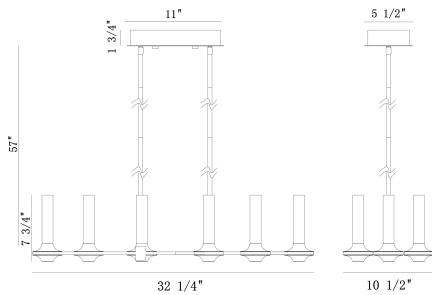

### PRODUCT DETAILS

No.	:	45713-019
Product Color	:	MATTE BLACK
Product Material	:	IRON
Shade / Accent Colour	:	WHITE
Shade / Accent Material	:	ACRYLIC
Length	:	31.25"
Width	:	10.5"
Height	:	7.75"
Overall Height	:	60.5"
Weight	:	10.9LBS
Shade Length	:	9.25"
Shade Width	:	8.75"
Shade Height	:	5.5"
Shade Diameter	:	8.75"

### LIGHT SOURCE DETAILS

Number of Bulbs	:	12
Light Source	:	LED
Light Source Type	:	INTEGRATED LED / LED
Input Voltage	:	120V
Bulb Voltage	:	24V
Socket Type	:	INTEGRATED / LED
Wattage	:	12 X 30W
Total Wattage	:	34W
Delivered Lumens	:	1544LM
Kelvin	:	3000K
CRI	:	90
Bulb Included	:	YES
Dimmable	:	YES

### TECHNICAL DETAILS

Light Direction	:	UP AND DOWN
Hanging Support Type	:	ROD
Rods Included	:	YES
Canopy / Backplate Length	:	11"
Canopy / Backplate Height	:	1.75"
Canopy / Backplate Width	:	5.5"
Driver	:	YES
IP Rating	:	IP22
Approval	:	<input type="checkbox"/>
Beam Angle	:	360