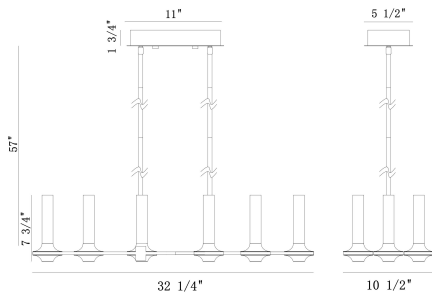

TORCIA, 6-LIGHT 31IN INTEGRATED LED CHANDELIER

PRODUCT DETAILS

No.	:	45713-019
Product Color	:	MATTE BLACK
Product Material	:	IRON
Shade / Accent Colour	:	WHITE
Shade / Accent Material	:	ACRYLIC
Length	:	31.25"
Width	:	10.5"
Height	:	7.75"
Overall Height	:	60.5"
Weight	:	10.9LBS
Shade Length	:	9.25"
Shade Width	:	8.75"
Shade Height	:	5.5"
Shade Diameter	:	8.75"

LIGHT SOURCE DETAILS

Number of Bulbs	:	12
Light Source	:	LED
Light Source Type	:	INTEGRATED LED / LED
Input Voltage	:	120V
Bulb Voltage	:	24V
Socket Type	:	INTEGRATED / LED
Wattage	:	12 X 30W
Total Wattage	:	34W
Delivered Lumens	:	1544LM
Kelvin	:	3000K
CRI	:	90
Bulb Included	:	YES
Dimmable	:	YES

OPTIONS AVAILABLE

ITEM NO.	FINISH	SHADE
45713-019	MATTE BLACK	ETCHED
45713-026	MATTE WHITE	ETCHED

TECHNICAL DETAILS

Light Direction	:	UP AND DOWN
Hanging Support Type	:	ROD
Rods Included	:	YES
Canopy / Backplate Length	:	11"
Canopy / Backplate Height	:	1.75"
Canopy / Backplate Width	:	5.5"
Driver	:	YES
IP Rating	:	IP22
Approval	:	
Beam Angle	:	360