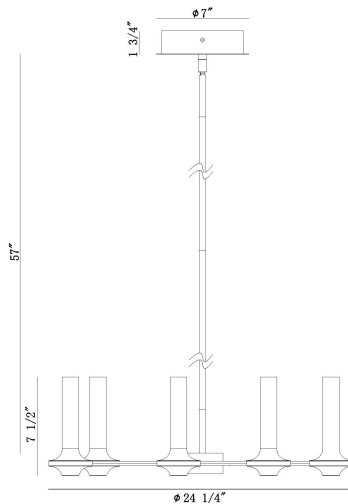

TORCIA, 6-LIGHT 24IN INTEGRATED LED PENDANT CHANDELIER

PRODUCT DETAILS

No.	:	45712-029
Product Color	:	MATTE WHITE
Product Material	:	IRON
Shade / Accent Colour	:	WHITE
Shade / Accent Material	:	ACRYLIC
Length	:	24.5"
Width	:	24.5"
Diameter	:	24.25"
Height	:	7.75"
Overall Height	:	60.5"
Weight	:	9.3LBS
Shade Height	:	5.5"
Shade Diameter	:	1.25"

LIGHT SOURCE DETAILS

Number of Bulbs	:	12
Light Source	:	LED
Light Source Type	:	INTEGRATED LED / LED
Input Voltage	:	120V
Bulb Voltage	:	24V
Socket Type	:	INTEGRATED / LED
Wattage	:	12 X 30W
Total Wattage	:	34W
Delivered Lumens	:	1544LM
Kelvin	:	3000K
CRI	:	90
Bulb Included	:	YES
Dimmable	:	YES

OPTIONS AVAILABLE

ITEM NO.	FINISH	SHADE
45712-012	MATTE BLACK	ETCHED
45712-029	MATTE WHITE	ETCHED

TECHNICAL DETAILS

Light Direction	:	UP AND DOWN
Hanging Support Type	:	ROD
Rods Included	:	YES
Canopy / Backplate Height	:	1.75"
Canopy / Backplate Dia.	:	7"
Driver	:	YES
IP Rating	:	IP22
Approval	:	<input type="checkbox"/>
Beam Angle	:	360