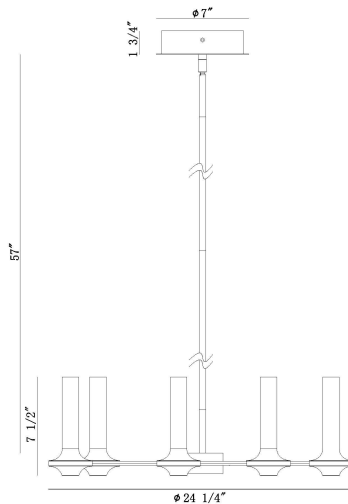

TORCIA, 6-LIGHT 24IN INTEGRATED LED PENDANT CHANDELIER

PRODUCT DETAILS

No.	:	45712-012
Product Color	:	MATTE BLACK
Product Material	:	IRON
Shade / Accent Colour	:	WHITE
Shade / Accent Material	:	ACRYLIC
Length	:	24.5"
Width	:	24.5"
Diameter	:	24.25"
Height	:	7.75"
Overall Height	:	60.5"
Weight	:	9.3LBS
Shade Height	:	5.5"
Shade Diameter	:	1.25"

LIGHT SOURCE DETAILS

Number of Bulbs	:	12
Light Source	:	LED
Light Source Type	:	INTEGRATED LED / LED
Input Voltage	:	120V
Bulb Voltage	:	24V
Socket Type	:	INTEGRATED / LED
Wattage	:	12 X 30W
Total Wattage	:	34W
Delivered Lumens	:	1544LM
Kelvin	:	3000K
CRI	:	90
Bulb Included	:	YES
Dimmable	:	YES

OPTIONS AVAILABLE

ITEM NO.	FINISH	SHADE
45712-012	MATTE BLACK	ETCHED
45712-029	MATTE WHITE	ETCHED

TECHNICAL DETAILS

Light Direction	:	UP AND DOWN
Hanging Support Type	:	ROD
Rods Included	:	YES
Canopy / Backplate Height	:	1.75"
Canopy / Backplate Dia.	:	7"
Driver	:	YES
IP Rating	:	IP22
Approval	:	<input type="checkbox"/>
Beam Angle	:	360