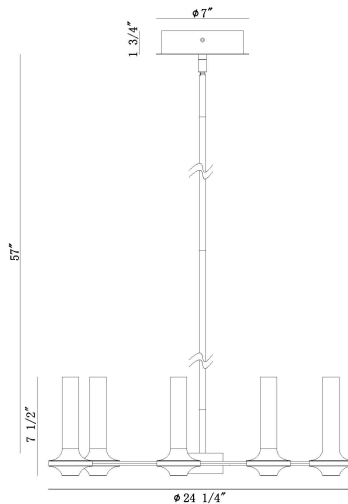

### PRODUCT DETAILS

No.	:	45712-012
Product Color	:	MATTE BLACK
Product Material	:	IRON
Shade / Accent Colour	:	WHITE
Shade / Accent Material	:	ACRYLIC
Length	:	24.5"
Width	:	24.5"
Diameter	:	24.25"
Height	:	7.75"
Overall Height	:	60.5"
Weight	:	9.3LBS
Shade Height	:	5.5"
Shade Diameter	:	1.25"

### LIGHT SOURCE DETAILS

Number of Bulbs	:	12
Light Source	:	LED
Light Source Type	:	INTEGRATED LED / LED
Input Voltage	:	120V
Bulb Voltage	:	24V
Socket Type	:	INTEGRATED / LED
Wattage	:	12 X 30W
Total Wattage	:	34W
Delivered Lumens	:	1544LM
Kelvin	:	3000K
CRI	:	90
Bulb Included	:	YES
Dimmable	:	YES

### TECHNICAL DETAILS

Light Direction	:	UP AND DOWN
Hanging Support Type	:	ROD
Rods Included	:	YES
Canopy / Backplate Height	:	1.75"
Canopy / Backplate Dia.	:	7"
Driver	:	YES
IP Rating	:	IP22
Approval	:	
Beam Angle	:	360