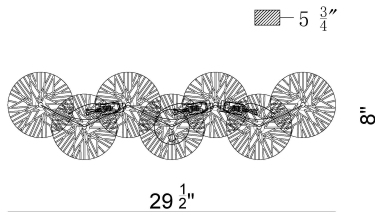

SUE-ANNE, 30IN VANITY

PRODUCT DETAILS

No.	:	45701-016
Product Color	:	MATTE GOLD
Product Material	:	IRON
Shade / Accent Colour	:	AMBER
Shade / Accent Material	:	GLASS
Length	:	29.5"
Width	:	5.75"
Height	:	8"
Overall Height	:	8"
Ext	:	5.75"
Weight	:	6.3LBS
Shade Width	:	0.25"
Shade Diameter	:	6"

LIGHT SOURCE DETAILS

Number of Bulbs	:	3
Light Source Type	:	B10
Input Voltage	:	120V
Bulb Voltage	:	120V
Socket Type	:	E12
Wattage	:	3 X 40W
Total Wattage	:	120W
Bulb Included	:	NO
Dimmable	:	NO

OPTIONS AVAILABLE

ITEM NO.	FINISH	SHADE
45701-016	MATTE GOLD	CLEAR AND AMBER

TECHNICAL DETAILS

Hanging Support Type	:	J-BOX
Canopy / Backplate Height	:	1"
Canopy / Backplate Width	:	0.75"
Canopy / Backplate Dia.	:	4.75"
IP Rating	:	IP22
Approval	:	<input type="checkbox"/>
Beam Angle	:	360