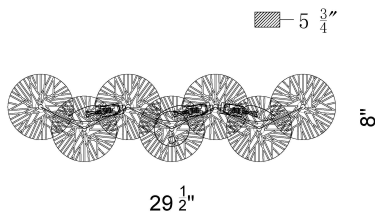

SUE-ANNE, SUE-ANNE, 3LT VANITY

PRODUCT DETAILS

No.	:	45701-016
Product Color	:	BRASS
Product Material	:	IRON
Shade / Accent Colour	:	CLEAR AND AMBER
Shade / Accent Material	:	GLASS
Length	:	29.5"
Width	:	5.75"
Height	:	8"
Overall Height	:	8"
Ext	:	5.75"
Weight	:	6.4LBS
Shade Width	:	1"
Shade Diameter	:	8"

LIGHT SOURCE DETAILS

Number of Bulbs	:	3
Light Source	:	INCANDESCENT
Light Source Type	:	B10
Input Voltage	:	120V
Bulb Voltage	:	120V
Socket Type	:	E12
Wattage	:	40W
Total Wattage	:	120W
Bulb Included	:	NO
Dimmable	:	NO

OPTIONS AVAILABLE

ITEM NO.	FINISH	SHADE
45701-016	BRASS	CLEAR AND AMBER

TECHNICAL DETAILS

Light Direction	:	AMBIENT
Canopy / Backplate Height	:	1"
Canopy / Backplate Dia.	:	5.5"
IP Rating	:	IP20
Location	:	DRY
Approval	:	