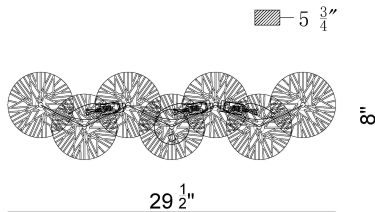

SUE-ANNE, 30IN VANITY

PRODUCT DETAILS

No.	:	45701-016
Product Color	:	MATTE GOLD
Product Material	:	IRON
Shade / Accent Colour	:	AMBER
Shade / Accent Material	:	GLASS
Length	:	29.5"
Width	:	5.75"
Height	:	8"
Overall Height	:	8"
Ext	:	5.75"
Weight	:	6.3LBS
Shade Width	:	0.25"
Shade Diameter	:	6"

LIGHT SOURCE DETAILS

Number of Bulbs	:	3
Light Source Type	:	B10
Input Voltage	:	120V
Bulb Voltage	:	120V
Socket Type	:	E12
Wattage	:	3 X 40W
Total Wattage	:	120W
Bulb Included	:	NO
Dimmable	:	NO

OPTIONS AVAILABLE

ITEM NO.	FINISH	SHADE
45701-016	MATTE GOLD	CLEAR AND AMBER

TECHNICAL DETAILS

Hanging Support Type	:	J-BOX
Canopy / Backplate Height	:	1"
Canopy / Backplate Width	:	0.75"
Canopy / Backplate Dia.	:	4.75"
IP Rating	:	IP22
Approval	:	
Beam Angle	:	360