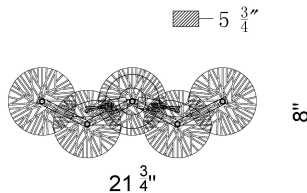

OPTIONS AVAILABLE

ITEM NO.	FINISH	SHADE
45700-019	MATTE GOLD	CLEAR AND AMBER

PROJECT INFORMATION

Job Name: Date: Type:

Comments: