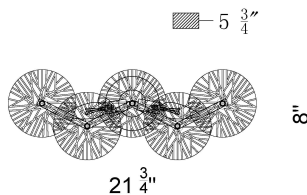

SUE-ANNE, 22IN VANITY

PRODUCT DETAILS

No.	:	45700-019
Product Color	:	MATTE GOLD
Product Material	:	IRON
Shade / Accent Colour	:	AMBER
Shade / Accent Material	:	GLASS
Length	:	21.75"
Width	:	5.75"
Height	:	8"
Overall Height	:	8"
Ext	:	5.75"
Weight	:	4.6LBS
Shade Width	:	0.25"
Shade Diameter	:	6"

LIGHT SOURCE DETAILS

Number of Bulbs	:	2
Light Source Type	:	B10
Input Voltage	:	120V
Bulb Voltage	:	120V
Socket Type	:	E12
Wattage	:	2 X 40W
Total Wattage	:	80W
Bulb Included	:	NO
Dimmable	:	NO

TECHNICAL DETAILS

Hanging Support Type	:	J-BOX
Canopy / Backplate Height	:	1"
Canopy / Backplate Width	:	0.75"
Canopy / Backplate Dia.	:	4.75"
IP Rating	:	IP22
Approval	:	
Beam Angle	:	360

OPTIONS AVAILABLE

ITEM NO.	FINISH	SHADE
45700-019	MATTE GOLD	CLEAR AND AMBER