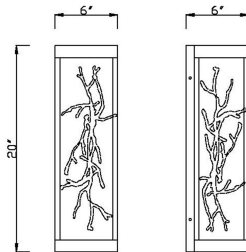

AERIE, 20IN INTEGRATED LED OUTDOOR WALL SCONCE

PRODUCT DETAILS

No.	:	45699-023
Product Color	:	SILVER-BLACK MIX
Product Material	:	IRON
Shade / Accent Colour	:	SILVER
Shade / Accent Material	:	STEEL
Length	:	6"
Width	:	6"
Height	:	20"
Overall Height	:	20"
Ext	:	6"
Weight	:	12.2LBS
Shade Length	:	16"
Shade Width	:	7"
Shade Height	:	10"

OPTIONS AVAILABLE

ITEM NO.	FINISH	SHADE
45699-016	GOLD-BLACK MIX	
45699-023	SILVER-BLACK MIX	SILVER

TECHNICAL DETAILS

Light Direction	:	UP AND DOWN
Hanging Support Type	:	J-BOX
Canopy / Backplate Length	:	6"
Canopy / Backplate Height	:	20"
Canopy / Backplate Width	:	1"
Driver	:	NO
IP Rating	:	IP44
Location	:	WET
Approval	:	<input type="checkbox"/>
Beam Angle	:	360