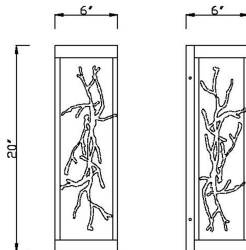

AERIE, 20IN INTEGRATED LED OUTDOOR WALL SCONCE

PRODUCT DETAILS

No.	:	45699-023
Product Color	:	SILVER-BLACK MIX
Product Material	:	IRON
Shade / Accent Colour	:	SILVER
Shade / Accent Material	:	STEEL
Length	:	6"
Width	:	6"
Height	:	20"
Overall Height	:	20"
Ext	:	6"
Weight	:	12.2LBS
Shade Length	:	16"
Shade Width	:	7"
Shade Height	:	10"

OPTIONS AVAILABLE

ITEM NO.	FINISH	SHADE
45699-016	GOLD-BLACK MIX	GOLD
45699-023	SILVER-BLACK MIX	SILVER

TECHNICAL DETAILS

Light Direction	:	UP AND DOWN
Hanging Support Type	:	J-BOX
Canopy / Backplate Length	:	6"
Canopy / Backplate Height	:	20"
Canopy / Backplate Width	:	1"
Driver	:	NO
IP Rating	:	IP44
Location	:	WET
Approval	:	
Beam Angle	:	360