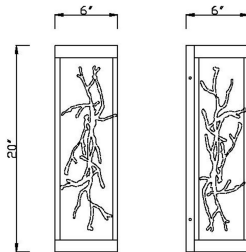

AERIE, 20IN INTEGRATED LED OUTDOOR WALL SCONCE

PRODUCT DETAILS

No.	:	45699-016
Product Color	:	GOLD-BLACK MIX
Product Material	:	IRON
Shade / Accent Colour	:	GOLD
Shade / Accent Material	:	STEEL
Length	:	6"
Width	:	6"
Height	:	20"
Overall Height	:	20"
Ext	:	6"
Weight	:	12.2LBS
Shade Length	:	16"
Shade Width	:	7"
Shade Height	:	10"

OPTIONS AVAILABLE

ITEM NO.	FINISH	SHADE
45699-016	GOLD-BLACK MIX	GOLD
45699-023	SILVER-BLACK MIX	SILVER

TECHNICAL DETAILS

Light Direction	:	UP AND DOWN
Hanging Support Type	:	J-BOX
Canopy / Backplate Length	:	6"
Canopy / Backplate Height	:	20"
Canopy / Backplate Width	:	1"
Driver	:	NO
IP Rating	:	IP44
Location	:	WET
Approval	:	
Beam Angle	:	360