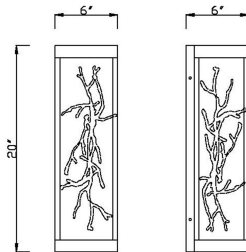

### PRODUCT DETAILS

No.	:	45699-016
Product Color	:	GOLD-BLACK MIX
Product Material	:	IRON
Shade / Accent Colour	:	GOLD
Shade / Accent Material	:	STEEL
Length	:	6"
Width	:	6"
Height	:	20"
Overall Height	:	20"
Ext	:	6"
Weight	:	12.2LBS
Shade Length	:	16"
Shade Width	:	7"
Shade Height	:	10"

### TECHNICAL DETAILS

Light Direction	:	UP AND DOWN
Hanging Support Type	:	J-BOX
Canopy / Backplate Length	:	6"
Canopy / Backplate Height	:	20"
Canopy / Backplate Width	:	1"
Driver	:	NO
IP Rating	:	IP44
Location	:	WET
Approval	:	<input type="checkbox"/>
Beam Angle	:	360