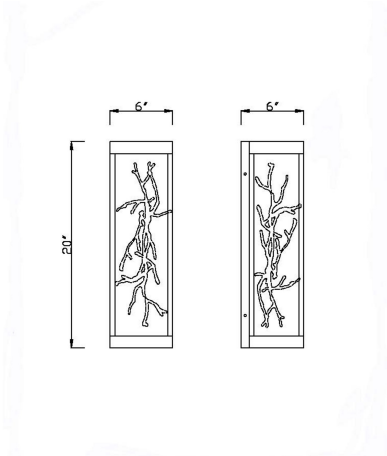

AERIE, 20IN INTEGRATED LED OUTDOOR WALL SCNCE

PRODUCT DETAILS

No.	:	45699-016
Product Color	:	GOLD-BLACK MIX
Product Material	:	IRON
Shade / Accent Colour	:	GOLD
Shade / Accent Material	:	STEEL
Length	:	6"
Width	:	6"
Height	:	20"
Overall Height	:	20"
Ext	:	6"
Weight	:	12.2LBS
Shade Length	:	16"
Shade Width	:	7"
Shade Height	:	10"

LIGHT SOURCE DETAILS

Number of Bulbs	:	4
Light Source	:	LED
Light Source Type	:	INTEGRATED LED / LED
Input Voltage	:	120V
Bulb Voltage	:	120V
Socket Type	:	INTEGRATED / LED
Wattage	:	4 X 6W
Total Wattage	:	24W
Delivered Lumens	:	1080LM
Kelvin	:	3000K
CRI	:	90
Bulb Included	:	YES
Dimmable	:	YES

OPTIONS AVAILABLE

ITEM NO.	FINISH	SHADE
45699-016	GOLD-BLACK MIX	
45699-023	SILVER-BLACK MIX	SILVER

TECHNICAL DETAILS

Light Direction	:	UP AND DOWN
Hanging Support Type	:	J-BOX
Canopy / Backplate Length	:	6"
Canopy / Backplate Height	:	20"
Canopy / Backplate Width	:	1"
Driver	:	NO
IP Rating	:	IP44
Location	:	WET
Approval	:	
Beam Angle	:	360