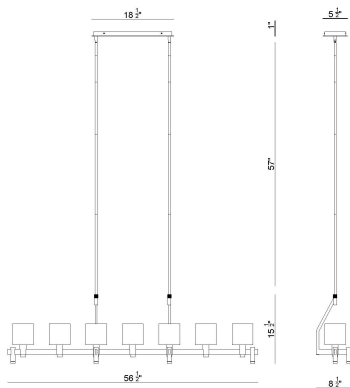

DECATO, 7-LIGHT 57IN LINEAR CHANDELIER

PRODUCT DETAILS

No.	:	45653-018
Product Color	:	SATIN GOLD PAINT
Product Material	:	IRON
Shade / Accent Colour	:	SMOKE
Shade / Accent Material	:	GLASS
Length	:	56.5"
Width	:	8.5"
Height	:	15.5"
Overall Height	:	72.5"
Weight	:	20.5LBS
Shade Height	:	4.75"
Shade Diameter	:	5.5"

LIGHT SOURCE DETAILS

Number of Bulbs	:	7
Light Source Type	:	B10
Input Voltage	:	120V
Bulb Voltage	:	120V
Socket Type	:	E12
Wattage	:	7 X 40W
Total Wattage	:	280W
Bulb Included	:	NO
Dimmable	:	NO

OPTIONS AVAILABLE

ITEM NO.	FINISH	SHADE
45653-018	SATIN GOLD PAINT	SMOKED

TECHNICAL DETAILS

Hanging Support Type	:	ROD
Rods Included	:	YES
Canopy / Backplate Length	:	16.5"
Canopy / Backplate Height	:	1.75"
Canopy / Backplate Width	:	5.5"
IP Rating	:	IP22
Approval	:	
Beam Angle	:	360