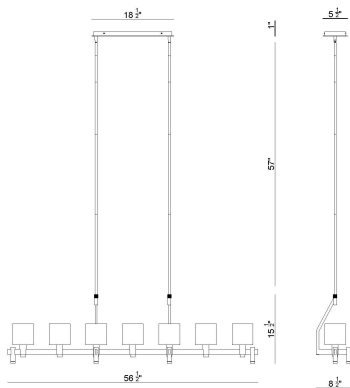

DECATO, DECATO, 7LT CHANDELIER

PRODUCT DETAILS

No.	:	45653-018
Product Color	:	BRUSHED GOLD
Product Material	:	IRON
Shade / Accent Colour	:	SMOKED
Shade / Accent Material	:	GLASS
Length	:	56.25"
Width	:	8.5"
Height	:	15.5"
Overall Height	:	72.5"
Weight	:	20.5LBS
Shade Height	:	4.75"
Shade Diameter	:	5.5"

LIGHT SOURCE DETAILS

Number of Bulbs	:	7
Light Source	:	INCANDESCENT
Light Source Type	:	B10
Input Voltage	:	120V
Bulb Voltage	:	120V
Socket Type	:	E12
Wattage	:	40W
Total Wattage	:	280W
Bulb Included	:	NO
Dimmable	:	NO

OPTIONS AVAILABLE

ITEM NO.	FINISH	SHADE
45653-018	BRUSHED GOLD	SMOKED

TECHNICAL DETAILS

Light Direction	:	AMBIENT
Hanging Support Type	:	ROD
Hanging Support Length	:	57"
Rods Included	:	YES
Canopy / Backplate Length	:	18"
Canopy / Backplate Height	:	1"
Canopy / Backplate Width	:	5.5"
IP Rating	:	IP20
Location	:	DRY
Approval	:	