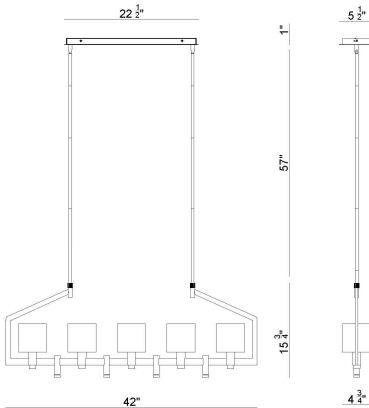

DECATO, 5-LIGHT 42IN LINEAR CHANDELIER

PRODUCT DETAILS

No.	:	45652-011
Product Color	:	SATIN GOLD PAINT
Product Material	:	IRON
Shade / Accent Colour	:	SMOKE
Shade / Accent Material	:	GLASS
Length	:	42"
Width	:	4.75"
Height	:	15.75"
Overall Height	:	72.5"
Weight	:	14LBS
Shade Height	:	4.75"
Shade Diameter	:	5.5"

LIGHT SOURCE DETAILS

Number of Bulbs	:	5
Light Source Type	:	B10
Input Voltage	:	120V
Bulb Voltage	:	120V
Socket Type	:	E12
Wattage	:	5 X 40W
Total Wattage	:	200W
Bulb Included	:	NO
Dimmable	:	NO

OPTIONS AVAILABLE

ITEM NO.	FINISH	SHADE
45652-011	SATIN GOLD PAINT	SMOKED

TECHNICAL DETAILS

Hanging Support Type	:	ROD
Rods Included	:	YES
Canopy / Backplate Length	:	12.5"
Canopy / Backplate Height	:	1.75"
Canopy / Backplate Width	:	5.5"
IP Rating	:	IP22
Approval	:	<input type="checkbox"/>
Beam Angle	:	360