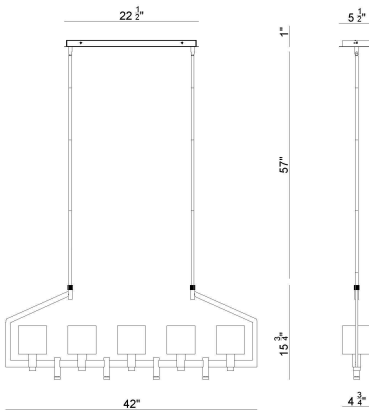

DECATO, 5-LIGHT 42IN LINEAR CHANDELIER

PRODUCT DETAILS

No.	:	45652-011
Product Color	:	SATIN GOLD PAINT
Product Material	:	IRON
Shade / Accent Colour	:	SMOKE
Shade / Accent Material	:	GLASS
Length	:	42"
Width	:	4.75"
Height	:	15.75"
Overall Height	:	72.5"
Weight	:	14LBS
Shade Height	:	4.75"
Shade Diameter	:	5.5"

ITEM NO.	FINISH	SHADE
45652-011	SATIN GOLD PAINT	SMOKED

TECHNICAL DETAILS

Hanging Support Type	:	ROD
Rods Included	:	YES
Canopy / Backplate Length	:	12.5"
Canopy / Backplate Height	:	1.75"
Canopy / Backplate Width	:	5.5"
IP Rating	:	IP22
Approval	:	
Beam Angle	:	360