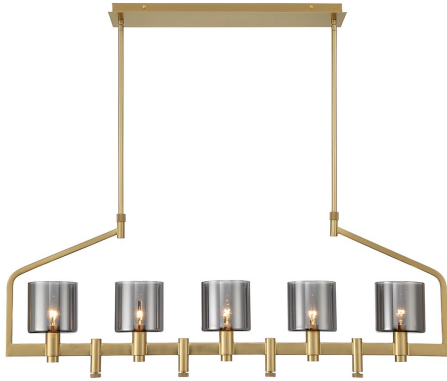

DECATO, 5-LIGHT 42IN LINEAR CHANDELIER

PRODUCT DETAILS

No.	:	45652-011
Product Color	:	SATIN GOLD PAINT
Product Material	:	IRON
Shade / Accent Colour	:	SMOKE
Shade / Accent Material	:	GLASS
Length	:	42"
Width	:	4.75"
Height	:	15.75"
Overall Height	:	72.5"
Weight	:	14LBS
Shade Height	:	4.75"
Shade Diameter	:	5.5"

LIGHT SOURCE DETAILS

Number of Bulbs	:	5
Light Source Type	:	B10
Input Voltage	:	120V
Bulb Voltage	:	120V
Socket Type	:	E12
Wattage	:	5 X 40W
Total Wattage	:	200W
Bulb Included	:	NO
Dimmable	:	NO

OPTIONS AVAILABLE

ITEM NO.	FINISH	SHADE
45652-011	SATIN GOLD PAINT	SMOKED

TECHNICAL DETAILS

Hanging Support Type	:	ROD
Rods Included	:	YES
Canopy / Backplate Length	:	12.5"
Canopy / Backplate Height	:	1.75"
Canopy / Backplate Width	:	5.5"
IP Rating	:	IP22
Approval	:	
Beam Angle	:	360