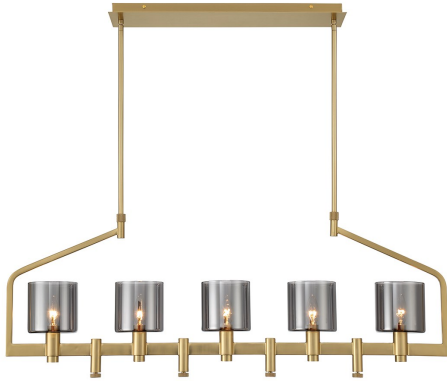

## DECATO, 5-LIGHT 42IN LINEAR CHANDELIER

### PRODUCT DETAILS

No.	:	45652-011
Product Color	:	SATIN GOLD PAINT
Product Material	:	IRON
Shade / Accent Colour	:	SMOKE
Shade / Accent Material	:	GLASS
Length	:	42"
Width	:	4.75"
Height	:	15.75"
Overall Height	:	72.5"
Weight	:	14LBS
Shade Height	:	4.75"
Shade Diameter	:	5.5"

### LIGHT SOURCE DETAILS

Number of Bulbs	:	5
Light Source Type	:	B10
Input Voltage	:	120V
Bulb Voltage	:	120V
Socket Type	:	E12
Wattage	:	5 X 40W
Total Wattage	:	200W
Bulb Included	:	NO
Dimmable	:	NO

### TECHNICAL DETAILS

Hanging Support Type	:	ROD
Rods Included	:	YES
Canopy / Backplate Length	:	12.5"
Canopy / Backplate Height	:	1.75"
Canopy / Backplate Width	:	5.5"
IP Rating	:	IP22
Approval	:	
Beam Angle	:	360