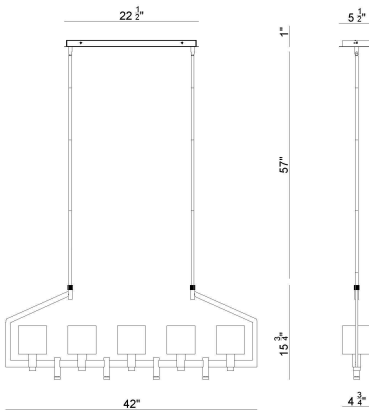

### PRODUCT DETAILS

No.	:	45652-011
Product Color	:	SATIN GOLD PAINT
Product Material	:	IRON
Shade / Accent Colour	:	SMOKE
Shade / Accent Material	:	GLASS
Length	:	42"
Width	:	4.75"
Height	:	15.75"
Overall Height	:	72.5"
Weight	:	14LBS
Shade Height	:	4.75"
Shade Diameter	:	5.5"

### TECHNICAL DETAILS

Hanging Support Type	:	ROD
Rods Included	:	YES
Canopy / Backplate Length	:	12.5"
Canopy / Backplate Height	:	1.75"
Canopy / Backplate Width	:	5.5"
IP Rating	:	IP22
Approval	:	
Beam Angle	:	360