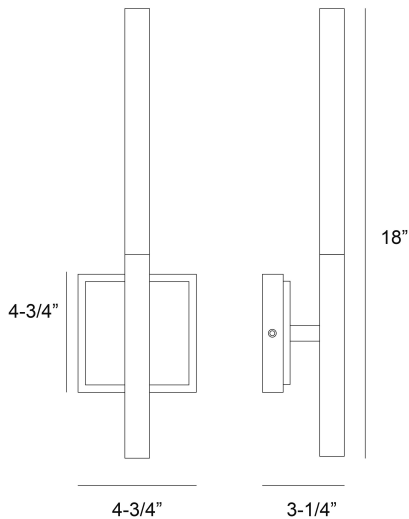

BENICIO, 18IN INTEGRATED LED WALL SCONCE

PRODUCT DETAILS

No.	:	45636-032
Product Color	:	MATTE BLACK
Product Material	:	STEEL+ALUMINUM
Shade / Accent Colour	:	CLEAR
Shade / Accent Material	:	GLASS
Length	:	4.75"
Width	:	3.25"
Height	:	18"
Overall Height	:	18"
Ext	:	3.25"
Weight	:	2.4LBS
Shade Length	:	3"
Shade Width	:	2.5"
Shade Height	:	4"

LIGHT SOURCE DETAILS

Number of Bulbs	:	2
Light Source	:	LED
Light Source Type	:	INTEGRATED LED / LED
Input Voltage	:	120V
Bulb Voltage	:	120V
Socket Type	:	INTEGRATED / LED
Wattage	:	2 X 3W
Total Wattage	:	6W
Delivered Lumens	:	228LM
Kelvin	:	3000K
CRI	:	90
Bulb Included	:	YES
Dimmable	:	YES

OPTIONS AVAILABLE

ITEM NO.	FINISH	SHADE
45636-011	POLISHED NICKEL	CLEAR PRISM
45636-028	GOLD	CLEAR PRISM
45636-032	MATTE BLACK	CLEAR PRISM

TECHNICAL DETAILS

Light Direction	:	UP AND DOWN
Hanging Support Type	:	J-BOX
Canopy / Backplate Length	:	4.75"
Canopy / Backplate Height	:	4.75"
Canopy / Backplate Width	:	1.25"
Driver	:	NOVBO
IP Rating	:	IP22
Approval	:	
Beam Angle	:	360