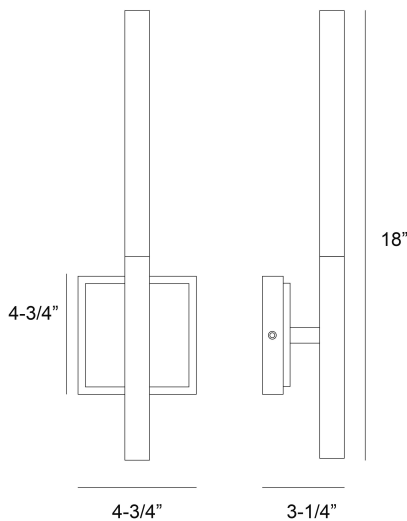

BENICIO, 18IN INTEGRATED LED WALL SCONCE

PRODUCT DETAILS

No.	:	45636-011
Product Color	:	POLISHED NICKEL
Product Material	:	STEEL+ALUMINUM
Shade / Accent Colour	:	CLEAR
Shade / Accent Material	:	GLASS
Length	:	4.75"
Width	:	3.25"
Height	:	18"
Overall Height	:	18"
Ext	:	3.25"
Weight	:	2.4LBS
Shade Length	:	3"
Shade Width	:	2.5"
Shade Height	:	4"

LIGHT SOURCE DETAILS

Number of Bulbs	:	2
Light Source	:	LED
Light Source Type	:	INTEGRATED LED / LED
Input Voltage	:	120V
Bulb Voltage	:	120V
Socket Type	:	INTEGRATED / LED
Wattage	:	2 X 3W
Total Wattage	:	6W
Delivered Lumens	:	228LM
Kelvin	:	3000K
CRI	:	90
Bulb Included	:	YES
Dimmable	:	YES

OPTIONS AVAILABLE

ITEM NO.	FINISH	SHADE
45636-011	POLISHED NICKEL	CLEAR PRISM
45636-028	GOLD	CLEAR PRISM
45636-032	MATTE BLACK	CLEAR PRISM

TECHNICAL DETAILS

Light Direction	:	UP AND DOWN
Hanging Support Type	:	J-BOX
Canopy / Backplate Length	:	4.75"
Canopy / Backplate Height	:	4.75"
Canopy / Backplate Width	:	1.25"
Driver	:	NOVBO
IP Rating	:	IP22
Approval	:	
Beam Angle	:	360