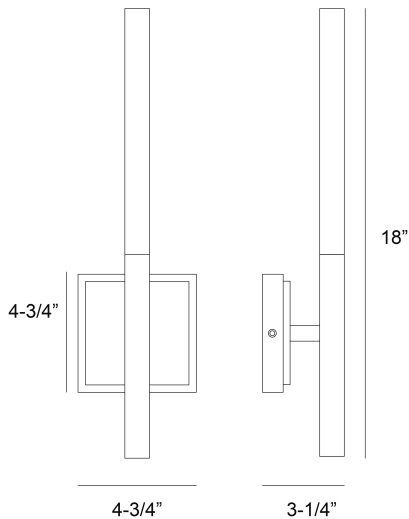

BENICIO, 18IN INTEGRATED LED WALL SCONCE

PRODUCT DETAILS

No.	:	45636-011
Product Color	:	POLISHED NICKEL
Product Material	:	STEEL+ALUMINUM
Shade / Accent Colour	:	CLEAR
Shade / Accent Material	:	GLASS
Length	:	4.75"
Width	:	3.25"
Height	:	18"
Overall Height	:	18"
Ext	:	3.25"
Weight	:	2.4LBS
Shade Length	:	3"
Shade Width	:	2.5"
Shade Height	:	4"

LIGHT SOURCE DETAILS

Number of Bulbs	:	2
Light Source	:	LED
Light Source Type	:	INTEGRATED LED / LED
Input Voltage	:	120V
Bulb Voltage	:	120V
Socket Type	:	INTEGRATED / LED
Wattage	:	2 X 3W
Total Wattage	:	6W
Delivered Lumens	:	228LM
Kelvin	:	3000K
CRI	:	90
Bulb Included	:	YES
Dimmable	:	YES

OPTIONS AVAILABLE

ITEM NO.	FINISH	SHADE
45636-011	POLISHED NICKEL	CLEAR PRISM
45636-028	GOLD	CLEAR PRISM
45636-032	MATTE BLACK	CLEAR PRISM

TECHNICAL DETAILS

Light Direction	:	UP AND DOWN
Hanging Support Type	:	J-BOX
Canopy / Backplate Length	:	4.75"
Canopy / Backplate Height	:	4.75"
Canopy / Backplate Width	:	1.25"
Driver	:	NOVBO
IP Rating	:	IP22
Approval	:	
Beam Angle	:	360