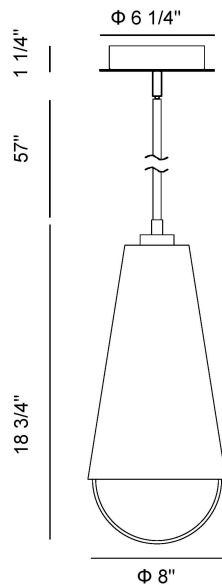

SOLARI, SOLARI, LED PENDANT, P

PRODUCT DETAILS

No.	:	45609-028
Product Color	:	POLISHED NICKEL
Product Material	:	IRON
Shade / Accent Colour	:	CLEAR
Shade / Accent Material	:	GLASS
Length	:	8"
Width	:	8"
Diameter	:	8"
Height	:	18.75"
Overall Height	:	78.5"
Weight	:	11.3LBS
Shade Width	:	3.75"
Shade Height	:	13.5"
Shade Diameter	:	7.5"

LIGHT SOURCE DETAILS

Number of Bulbs	:	2
Light Source	:	LED
Light Source Type	:	LED
Input Voltage	:	120V
Bulb Voltage	:	120V
Socket Type	:	LED
Wattage	:	8W
Total Wattage	:	16W
Delivered Lumens	:	1000LM
Kelvin	:	3000K
CRI	:	90
Bulb Included	:	YES
Dimmable	:	YES

OPTIONS AVAILABLE

ITEM NO.	FINISH	SHADE
45609-015	GOLD	CLEAR
45609-028	POLISHED NICKEL	CLEAR

TECHNICAL DETAILS

Light Direction	:	AMBIENT
Hanging Support Type	:	ROD
Hanging Support Length	:	57"
Rods Included	:	YES
Canopy / Backplate Height	:	1.25"
Canopy / Backplate Dia.	:	6.25"
Driver	:	NOVBO TRIAC DIMMING DRIVER
Adjustable Lamp Head	:	YES
IP Rating	:	IP20
Location	:	DRY
Approval	:	