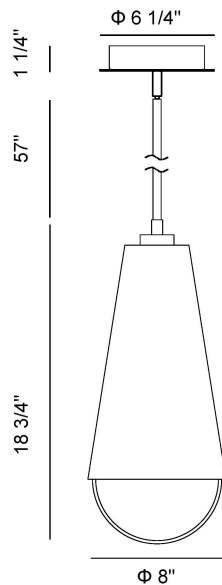

SOLARI, 19IN INTEGRATED LED PENDANT

PRODUCT DETAILS

No.	:	45609-015
Product Color	:	GOLD
Product Material	:	IRON
Shade / Accent Colour	:	WHITE
Shade / Accent Material	:	GLASS
Length	:	8"
Width	:	8"
Diameter	:	8"
Height	:	18.75"
Overall Height	:	78.5"
Weight	:	11.3LBS
Shade Width	:	3.75"
Shade Height	:	17"
Shade Diameter	:	5.25"

LIGHT SOURCE DETAILS

Number of Bulbs	:	2
Light Source	:	LED
Light Source Type	:	INTEGRATED LED / LED
Input Voltage	:	120V
Bulb Voltage	:	120V
Socket Type	:	INTEGRATED / LED
Wattage	:	2 X 8W
Total Wattage	:	16W
Delivered Lumens	:	1000LM
Kelvin	:	3000K
CRI	:	90
Bulb Included	:	YES
Dimmable	:	YES

OPTIONS AVAILABLE

ITEM NO.	FINISH	SHADE
45609-015	GOLD	CLEAR
45609-028	POLISHED NICKEL	CLEAR

TECHNICAL DETAILS

Hanging Support Type	:	ROD
Rods Included	:	YES
Canopy / Backplate Height	:	1.25"
Canopy / Backplate Dia.	:	6.25"
Driver	:	NOVBO TRIAC DIMMING DRIVER
Adjustable Lamp Head	:	YES
IP Rating	:	IP22
Approval	:	
Beam Angle	:	360