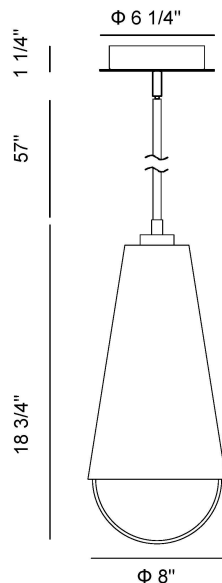

SOLARI, SOLARI, LED PENDANT, P

PRODUCT DETAILS

No.	:	45609-015
Product Color	:	GOLD
Product Material	:	IRON
Shade / Accent Colour	:	CLEAR
Shade / Accent Material	:	GLASS
Length	:	8"
Width	:	8"
Diameter	:	8"
Height	:	18.75"
Overall Height	:	78.5"
Weight	:	11.3LBS
Shade Width	:	3.75"
Shade Height	:	13.5"
Shade Diameter	:	7.5"

LIGHT SOURCE DETAILS

Number of Bulbs	:	2
Light Source	:	LED
Light Source Type	:	LED
Input Voltage	:	120V
Bulb Voltage	:	120V
Socket Type	:	LED
Wattage	:	8W
Total Wattage	:	16W
Delivered Lumens	:	1000LM
Kelvin	:	3000K
CRI	:	90
Bulb Included	:	YES
Dimmable	:	YES

OPTIONS AVAILABLE

ITEM NO.	FINISH	SHADE
45609-015	GOLD	CLEAR
45609-028	POLISHED NICKEL	CLEAR

TECHNICAL DETAILS

Light Direction	:	AMBIENT
Hanging Support Type	:	ROD
Hanging Support Length	:	57"
Rods Included	:	YES
Canopy / Backplate Height	:	1.25"
Canopy / Backplate Dia.	:	6.25"
Driver	:	NOVBO TRIAC DIMMING DRIVER
Adjustable Lamp Head	:	YES
IP Rating	:	IP20
Location	:	DRY
Approval	:	