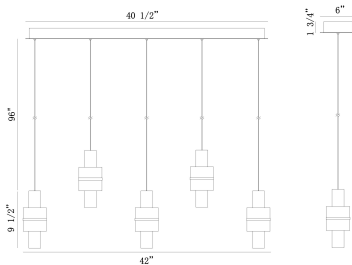

ROLA, 5-LIGHT 42IN INTEGRATED LED MULTI DROP CHANDELIER

PRODUCT DETAILS

No.	:	45595-011
Product Color	:	GOLD
Product Material	:	IRON
Shade / Accent Colour	:	SMOKE
Shade / Accent Material	:	GLASS
Length	:	42"
Width	:	6"
Height	:	9.5"
Overall Height	:	107.25"
Weight	:	14.7LBS
Shade Length	:	42"
Shade Height	:	9.5"
Shade Diameter	:	5.25"

LIGHT SOURCE DETAILS

Number of Bulbs	:	10
Light Source	:	LED
Light Source Type	:	INTEGRATED LED / LED
Input Voltage	:	120V
Bulb Voltage	:	24V
Socket Type	:	INTEGRATED / LED
Wattage	:	10 X 40W
Total Wattage	:	400W
Delivered Lumens	:	854LM
Kelvin	:	3000K
CRI	:	90
Bulb Included	:	YES
Dimmable	:	YES

OPTIONS AVAILABLE

ITEM NO.	FINISH	SHADE
45595-011	GOLD	SMOKED

TECHNICAL DETAILS

Light Direction	:	UP AND DOWN
Hanging Support Type	:	WIRE
Rods Included	:	NO
Canopy / Backplate Length	:	40.5"
Canopy / Backplate Height	:	1.75"
Canopy / Backplate Width	:	6"
Driver	:	YES
IP Rating	:	IP22
Approval	:	<input type="checkbox"/>
Beam Angle	:	360