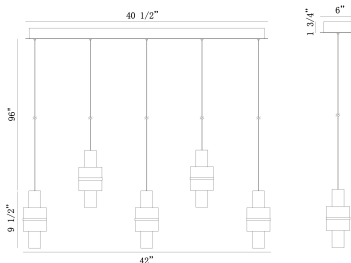

## PRODUCT DETAILS

No.	:	45595-011
Product Color	:	GOLD
Product Material	:	IRON
Shade / Accent Colour	:	SMOKE
Shade / Accent Material	:	GLASS
Length	:	42"
Width	:	6"
Height	:	9.5"
Overall Height	:	107.25"
Weight	:	14.7LBS
Shade Length	:	42"
Shade Height	:	9.5"
Shade Diameter	:	5.25"

## TECHNICAL DETAILS

Light Direction	:	UP AND DOWN
Hanging Support Type	:	WIRE
Rods Included	:	NO
Canopy / Backplate Length	:	40.5"
Canopy / Backplate Height	:	1.75"
Canopy / Backplate Width	:	6"
Driver	:	YES
IP Rating	:	IP22
Approval	:	
Beam Angle	:	360