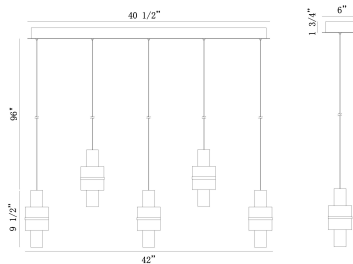

ROLA, ROLA, ISLAND CHANDELIER

PRODUCT DETAILS

No.	:	45595-011
Product Color	:	BRUSHED GOLD
Product Material	:	IRON
Shade / Accent Colour	:	SMOKED
Shade / Accent Material	:	OUTER GLASS
Length	:	40.5"
Width	:	6"
Height	:	9.5"
Overall Height	:	107.25"
Weight	:	14.7LBS
Shade Height	:	9.5"
Shade Diameter	:	4"

LIGHT SOURCE DETAILS

Number of Bulbs	:	10
Light Source	:	LED
Light Source Type	:	LED
Input Voltage	:	120V
Bulb Voltage	:	24V
Socket Type	:	LED
Wattage	:	40W
Total Wattage	:	400W
Delivered Lumens	:	854LM
Kelvin	:	3000K
CRI	:	90
Bulb Included	:	YES
Dimmable	:	YES

OPTIONS AVAILABLE

ITEM NO.	FINISH	SHADE
45595-011	BRUSHED GOLD	SMOKED

TECHNICAL DETAILS

Light Direction	:	UP AND DOWN
Hanging Support Type	:	WIRE
Hanging Support Length	:	96"
Rods Included	:	NO
Canopy / Backplate Length	:	40.5"
Canopy / Backplate Height	:	1.75"
Canopy / Backplate Width	:	6"
Driver	:	YES
IP Rating	:	IP20
Location	:	DRY
Approval	:	