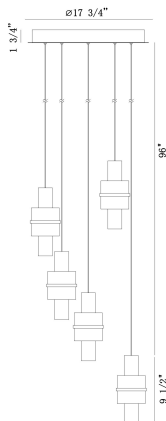

## ROLA, 5-LIGHT 18IN INTEGRATED LED MULTI DROP CHANDELIER

### PRODUCT DETAILS

No.	:	45594-014
Product Color	:	GOLD
Product Material	:	IRON
Shade / Accent Colour	:	SMOKE
Shade / Accent Material	:	GLASS
Length	:	17.75"
Width	:	17.75"
Diameter	:	17.75"
Height	:	9.5"
Overall Height	:	107.25"
Weight	:	14.5LBS
Shade Length	:	42"
Shade Height	:	9.5"
Shade Diameter	:	5.25"

### LIGHT SOURCE DETAILS

Number of Bulbs	:	10
Light Source	:	LED
Light Source Type	:	INTEGRATED LED / LED
Input Voltage	:	120V
Bulb Voltage	:	24V
Socket Type	:	INTEGRATED / LED
Wattage	:	10 X 40W
Total Wattage	:	400W
Delivered Lumens	:	871LM
Kelvin	:	3000K
CRI	:	90
Bulb Included	:	YES
Dimmable	:	YES

### TECHNICAL DETAILS

Light Direction	:	UP AND DOWN
Hanging Support Type	:	WIRE
Rods Included	:	NO
Canopy / Backplate Height	:	1.75"
Canopy / Backplate Dia.	:	14.75"
Driver	:	YES
IP Rating	:	IP22
Approval	:	
Beam Angle	:	360