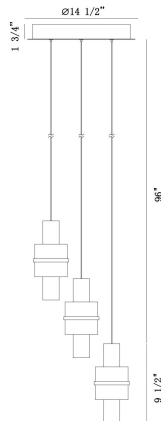

ROLA, 3-LIGHT 15IN INTEGRATED LED MULTI DROP CHANDELIER

PRODUCT DETAILS

No.	:	45593-017
Product Color	:	GOLD
Product Material	:	IRON
Shade / Accent Colour	:	SMOKE
Shade / Accent Material	:	GLASS
Length	:	14.5"
Width	:	14.5"
Diameter	:	14.5"
Height	:	9.5"
Overall Height	:	107.25"
Weight	:	8.9LBS
Shade Height	:	5.5"
Shade Diameter	:	1.25"

LIGHT SOURCE DETAILS

Number of Bulbs	:	6
Light Source	:	LED
Light Source Type	:	INTEGRATED LED / LED
Input Voltage	:	120V
Bulb Voltage	:	24V
Socket Type	:	INTEGRATED / LED
Wattage	:	6 X 24 / 6 X 4W
Total Wattage	:	144 / 24W
Delivered Lumens	:	489LM
Kelvin	:	3000K
CRI	:	90
Bulb Included	:	YES
Dimmable	:	YES

OPTIONS AVAILABLE

ITEM NO.	FINISH	SHADE
45593-017	GOLD	SMOKED

TECHNICAL DETAILS

Light Direction	:	UP AND DOWN
Hanging Support Type	:	WIRE
Rods Included	:	NO
Canopy / Backplate Height	:	1.75"
Canopy / Backplate Dia.	:	14.5"
Driver	:	YES
IP Rating	:	IP22
Approval	:	
Beam Angle	:	360