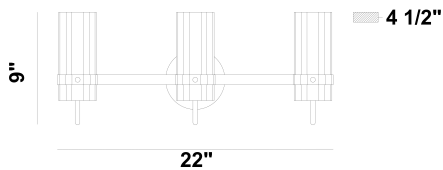

BROOK, BROOK, 3LT VANITY

PRODUCT DETAILS

No.	:	45463-020
Product Color	:	Polished Nickel
Product Material	:	Iron
Shade / Accent Colour	:	Clear
Shade / Accent Material	:	Glass
Width	:	22"
Height	:	9"
Ext	:	4.5"
Weight	:	4.6lbs
Shade Width	:	2.99"
Shade Height	:	7.01"

OPTIONS AVAILABLE

ITEM NO.	FINISH	SHADE
45463-013	Brass	Clear
45463-020	Polished Nickel	Clear

LIGHT SOURCE DETAILS

Number of Bulbs	:	1
Light Source Type	:	B10
Input Voltage	:	120V
Bulb Voltage	:	120V
Socket Type	:	E12
Wattage	:	60W
Total Wattage	:	60W
Bulb Included	:	No
Dimmable	:	No

TECHNICAL DETAILS

Canopy / Backplate Height	:	0.75"
Canopy / Backplate Dia.	:	4.5"
Location	:	Damp

PROJECT INFORMATION

 Job Name: Date: Type:

 Comments: