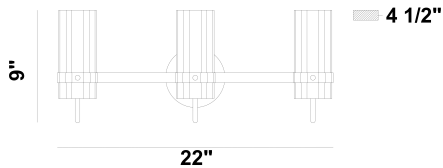

BROOK, 3-LIGHT 22IN VANITY

OPTIONS AVAILABLE

ITEM NO.	FINISH	SHADE
45463-013	BRASS	CLEAR

PRODUCT DETAILS

No.	:	45463-013
Product Color	:	BRASS
Product Material	:	IRON
Shade / Accent Colour	:	CLEAR
Shade / Accent Material	:	GLASS
Length	:	22"
Width	:	4.5"
Height	:	9"
Ext	:	4.5"
Weight	:	4.6LBS
Shade Height	:	5.5"
Shade Diameter	:	1.25"

LIGHT SOURCE DETAILS

Number of Bulbs	:	3
Light Source Type	:	B10
Input Voltage	:	120V
Bulb Voltage	:	120V
Socket Type	:	E12
Wattage	:	3 X 60W
Total Wattage	:	180W
Bulb Included	:	NO
Dimmable	:	NO

TECHNICAL DETAILS

Light Direction	:	UP
Hanging Support Type	:	J-BOX
Canopy / Backplate Height	:	1"
Canopy / Backplate Width	:	1"
Canopy / Backplate Dia.	:	4.75"
IP Rating	:	IP22
Approval	:	
Beam Angle	:	360

PROJECT INFORMATION