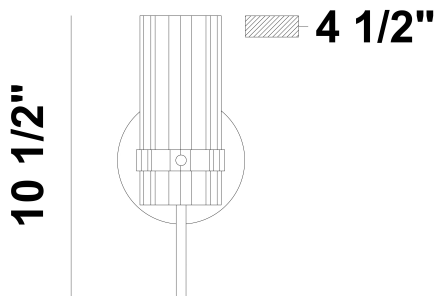

BROOK, BROOK, 1LT VANITY

PRODUCT DETAILS

No.	:	45461-026
Product Color	:	Polished Nickel
Product Material	:	Iron
Shade / Accent Colour	:	Clear
Shade / Accent Material	:	Glass
Width	:	4.75"
Height	:	10.5"
Ext	:	4.5"
Weight	:	1.8lbs
Shade Width	:	2.99"
Shade Height	:	7.01"

LIGHT SOURCE DETAILS

Number of Bulbs	:	1
Light Source Type	:	B10
Input Voltage	:	120V
Bulb Voltage	:	120V
Socket Type	:	E12
Wattage	:	60W
Total Wattage	:	60W
Bulb Included	:	No
Dimmable	:	No

TECHNICAL DETAILS

Canopy / Backplate Height	:	0.75"
Canopy / Backplate Dia.	:	4.5"
Location	:	Damp

OPTIONS AVAILABLE

ITEM NO.	FINISH	SHADE
45461-019	Brass	Clear
45461-026	Polished Nickel	Clear

PROJECT INFORMATION

Job Name: Date: Type: