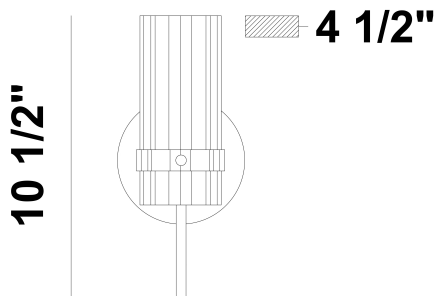

OPTIONS AVAILABLE

ITEM NO.	FINISH	SHADE
45461-019	Brass	Clear
45461-026	Polished Nickel	Clear