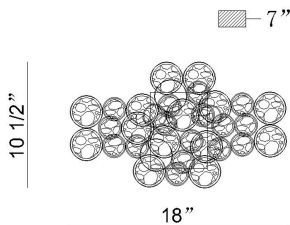

TRENTO, 18IN WALL SCONCE

PRODUCT DETAILS

No.	:	45452-017
Product Color	:	MATTE SILVER
Product Material	:	IRON
Shade / Accent Colour	:	CLEAR
Shade / Accent Material	:	GLASS
Length	:	18"
Width	:	7"
Height	:	10.5"
Overall Height	:	10.5"
Ext	:	7"
Weight	:	5LBS
Shade Length	:	16"
Shade Width	:	1"
Shade Height	:	4"
Shade Diameter	:	8"

ITEM NO.	FINISH	SHADE
45452-017	MATTE SILVER	CLEAR
45452-024	MATTE GOLD	CLEAR

TECHNICAL DETAILS

Hanging Support Type	:	J-BOX
Canopy / Backplate Length	:	5.5"
Canopy / Backplate Height	:	5.5"
Canopy / Backplate Width	:	1"
IP Rating	:	IP22
Approval	:	<input type="checkbox"/>
Beam Angle	:	360