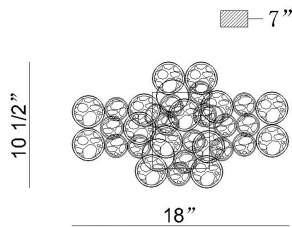

## TRENTO, 18IN WALL SCONCE

### PRODUCT DETAILS

No.	:	45452-017
Product Color	:	MATTE SILVER
Product Material	:	IRON
Shade / Accent Colour	:	CLEAR
Shade / Accent Material	:	GLASS
Length	:	18"
Width	:	7"
Height	:	10.5"
Overall Height	:	10.5"
Ext	:	7"
Weight	:	5LBS
Shade Length	:	16"
Shade Width	:	1"
Shade Height	:	4"
Shade Diameter	:	8"

### TECHNICAL DETAILS

Hanging Support Type	:	J-BOX
Canopy / Backplate Length	:	5.5"
Canopy / Backplate Height	:	5.5"
Canopy / Backplate Width	:	1"
IP Rating	:	IP22
Approval	:	
Beam Angle	:	360