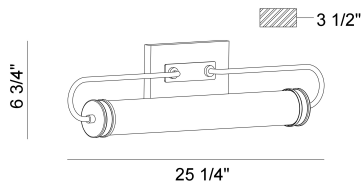

OPTIONS AVAILABLE

ITEM NO.	FINISH	SHADE
45358-012	CHROME	FROSTED WHITE
45358-029	MATTE BLACK	FROSTED WHITE

45358-012
45358-029

TECHNICAL DETAILS

Hanging Support Type	:	J-BOX
Rods Included	:	NO
Canopy / Backplate Length	:	7"
Canopy / Backplate Height	:	5"
Canopy / Backplate Width	:	1"
Adjustable Lamp Head	:	NO
Mounting	:	UP
IP Rating	:	IP22
Approval	:	
Title 24	:	YES
Beam Angle	:	360

PROJECT INFORMATION

Job Name: Date: Type:

Comments: