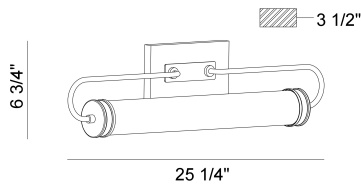

TELLIE, TELLIE, VANITY, SML

PRODUCT DETAILS

No.	:	45358-012
Product Color	:	Chrome
Product Material	:	Iron
Shade / Accent Colour	:	white
Shade / Accent Material	:	Glass
Width	:	25.25"
Height	:	6.75"
Ext	:	3.5"
Weight	:	3.3lbs
Shade Length	:	18.65"
Shade Diameter	:	2.75"

LIGHT SOURCE DETAILS

Light Source Type	:	INTEGRATED LED
Input Voltage	:	120V
Bulb Voltage	:	120V
Total Wattage	:	15W
Delivered Lumens	:	1020lm
Kelvin	:	3000K
CRI	:	90
Dimmable	:	Yes

OPTIONS AVAILABLE

ITEM NO.	FINISH	SHADE
45358-012	Chrome	white
45358-029	Black	white

TECHNICAL DETAILS

Canopy / Backplate Length	:	8"
Canopy / Backplate Height	:	0.75"
Canopy / Backplate Width	:	4.5"
Adjustable Lamp Head	:	No
Mounting	:	Up
Location	:	Damp

45358-012
45358-029

PROJECT INFORMATION