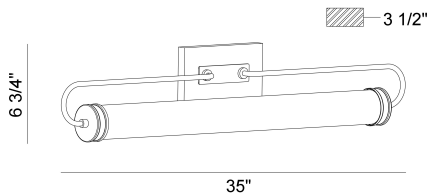

### PRODUCT DETAILS

No.	:	45357-022
Product Color	:	Black
Product Material	:	Iron
Shade / Accent Colour	:	white
Shade / Accent Material	:	Glass
Width	:	35"
Height	:	6.75"
Ext	:	3.5"
Weight	:	4.1lbs
Shade Length	:	28.5"
Shade Diameter	:	2.75"

### LIGHT SOURCE DETAILS

Light Source Type	:	INTEGRATED LED
Input Voltage	:	120V
Bulb Voltage	:	120V
Socket Type	:	LED
Total Wattage	:	15W
Delivered Lumens	:	1520lm
Kelvin	:	3000K
CRI	:	90
Dimmable	:	Yes

### TECHNICAL DETAILS

Canopy / Backplate Length	:	8"
Canopy / Backplate Height	:	0.75"
Canopy / Backplate Width	:	4.5"
Adjustable Lamp Head	:	No
Mounting	:	Up
Location	:	Damp

45357-015  
45357-022