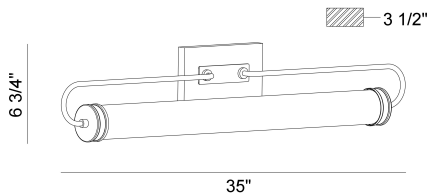

TELLIE, TELLIE, VANITY, LRG

PRODUCT DETAILS

No.	:	45357-015
Product Color	:	Chrome
Product Material	:	Iron
Shade / Accent Colour	:	white
Shade / Accent Material	:	Glass
Width	:	35"
Height	:	6.75"
Ext	:	3.5"
Weight	:	4.1lbs
Shade Length	:	28.5"
Shade Diameter	:	2.75"

LIGHT SOURCE DETAILS

Light Source Type	:	INTEGRATED LED
Input Voltage	:	120V
Bulb Voltage	:	120V
Socket Type	:	LED
Total Wattage	:	15W
Delivered Lumens	:	1520lm
Kelvin	:	3000K
CRI	:	90
Dimmable	:	Yes

OPTIONS AVAILABLE

ITEM NO.	FINISH	SHADE
45357-015	Chrome	white
45357-022	Black	white

TECHNICAL DETAILS

Canopy / Backplate Length	:	8"
Canopy / Backplate Height	:	0.75"
Canopy / Backplate Width	:	4.5"
Adjustable Lamp Head	:	No
Mounting	:	Up
Location	:	Damp