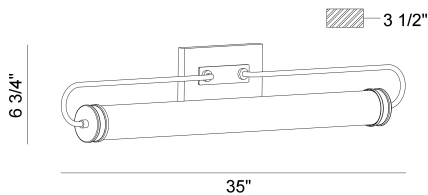

TELLIE, 35IN INTEGRATED LED VANITY

PRODUCT DETAILS

No.	:	45357-015
Product Color	:	CHROME
Product Material	:	IRON
Shade / Accent Colour	:	WHITE
Shade / Accent Material	:	GLASS
Length	:	35"
Width	:	3.5"
Height	:	6.75"
Overall Height	:	6.75"
Ext	:	3.5"
Weight	:	3.9LBS
Shade Length	:	1"
Shade Width	:	1"
Shade Height	:	4.75"
Shade Diameter	:	5.5"

LIGHT SOURCE DETAILS

Number of Bulbs	:	1
Light Source	:	LED
Light Source Type	:	INTEGRATED LED
Input Voltage	:	120V
Bulb Voltage	:	120V
Socket Type	:	INTEGRATED
Wattage	:	1 X 25W
Total Wattage	:	25W
Delivered Lumens	:	1520LM
Kelvin	:	3000K
CRI	:	90
Bulb Included	:	YES
Dimmable	:	YES

OPTIONS AVAILABLE

ITEM NO.	FINISH	SHADE
45357-015	CHROME	FROSTED WHITE

45357-015
45357-022

TECHNICAL DETAILS

Hanging Support Type	:	J-BOX
Rods Included	:	NO
Canopy / Backplate Length	:	7"
Canopy / Backplate Height	:	5"
Canopy / Backplate Width	:	1"
Adjustable Lamp Head	:	NO
Mounting	:	UP
IP Rating	:	IP22
Approval	:	
Title 24	:	YES
Beam Angle	:	360