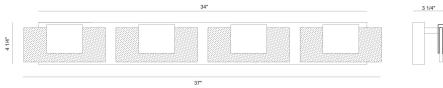

TEL 905.695.2055 toll free 1.800.660.5391
FAX 905.695.2056 toll free 1.800.660.5390

33 West Beaver Creek Road Richmond Hill, Ontario Canada L4B 1L8

KASHA, 4-LIGHT 37IN INTEGRATED LED VANITY

PRODUCT DETAILS

No. : 45347-027
Product Color : CHROME
Product Material : IRON
Shade / Accent Colour : WHITE
Shade / Accent Material : ACRYLIC
Length : 37"
Width : 3.25"
Height : 4.25"
Overall Height : 4.25"
Ext : 3.25"
Weight : 7.4LBS
Shade Length : 1"
Shade Width : 1"
Shade Height : 9.5"

LIGHT SOURCE DETAILS

Number of Bulbs : 4
Light Source : LED
Light Source Type : INTEGRATED LED
Input Voltage : 120V
Bulb Voltage : 27V
Socket Type : INTEGRATED
Wattage : 4 X 4.2W
Total Wattage : 16.8W
Delivered Lumens : 785LM
Kelvin : 3000K
CRI : 90
Bulb Included : YES
Dimmable : YES

TECHNICAL DETAILS

Hanging Support Type : J-BOX
Canopy / Backplate Length : 32"
Canopy / Backplate Height : 4.25"
Canopy / Backplate Width : 1.25"
Driver : YES
IP Rating : IP22
Approval : ☐
Title 24 : YES
Beam Angle : 360

OPTIONS AVAILABLE

ITEM NO.	FINISH	SHADE
45347-027	CHROME	CLEAR WITH SMOKE PATTERN

PROJECT INFORMATION

Job Name: Date: Type:

Comments: