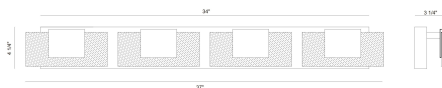

KASHA, KASHA, BATHBAR, 4LT, LED

PRODUCT DETAILS

No.	:	45347-016
Product Color	:	BLACK AND BRASS
Product Material	:	IRON
Shade / Accent Colour	:	CLEAR WITH SMOKE PATTERN
Shade / Accent Material	:	ACRYLIC
Length	:	37"
Width	:	3.25"
Height	:	4.25"
Overall Height	:	4.25"
Ext	:	3.25"
Weight	:	7.4LBS
Shade Length	:	8.5"
Shade Width	:	0.25"
Shade Height	:	3.5"

ITEM NO.	FINISH	SHADE
45347-016	BLACK AND BRASS	CLEAR WITH SMOKE PATTERN
45347-027	CHROME AND NICKEL	CLEAR WITH SMOKE PATTERN

TECHNICAL DETAILS

Light Direction	:	AMBIENT
Canopy / Backplate Length	:	34"
Canopy / Backplate Height	:	1.25"
Canopy / Backplate Width	:	4.25"
Driver	:	YES
IP Rating	:	IP44
Location	:	DAMP
Approval	:	