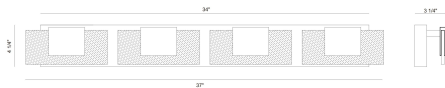

## KASHA, 4-LIGHT 37IN INTEGRATED LED VANITY

### PRODUCT DETAILS

No.	:	45347-016
Product Color	:	GOLD-BLACK MIX
Product Material	:	IRON
Shade / Accent Colour	:	WHITE
Shade / Accent Material	:	ACRYLIC
Length	:	37"
Width	:	3.25"
Height	:	4.25"
Overall Height	:	4.25"
Ext	:	3.25"
Weight	:	7.4LBS
Shade Length	:	1"
Shade Width	:	1"
Shade Height	:	9.5"

### TECHNICAL DETAILS

Hanging Support Type	:	J-BOX
Canopy / Backplate Length	:	32"
Canopy / Backplate Height	:	4.25"
Canopy / Backplate Width	:	1.25"
Driver	:	YES
IP Rating	:	IP22
Approval	:	
Title 24	:	YES
Beam Angle	:	360