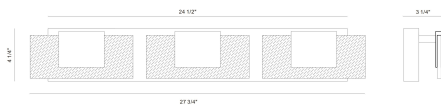

KASHA, 3-LIGHT 28IN INTEGRATED LED VANITY

PRODUCT DETAILS

No.	:	45346-025
Product Color	:	CHROME
Product Material	:	IRON
Shade / Accent Colour	:	WHITE
Shade / Accent Material	:	ACRYLIC
Length	:	27.75"
Width	:	3.25"
Height	:	4.25"
Overall Height	:	4.25"
Ext	:	3.25"
Weight	:	5.9LBS
Shade Length	:	8.5"
Shade Width	:	3.75"
Shade Height	:	13.5"
Shade Diameter	:	7.5"

OPTIONS AVAILABLE

ITEM NO.	FINISH	SHADE
45346-019	GOLD-BLACK MIX	CLEAR WITH SMOKE PATTERN
45346-025	CHROME	CLEAR WITH SMOKE PATTERN

TECHNICAL DETAILS

Hanging Support Type	:	J-BOX
Canopy / Backplate Length	:	24.25"
Canopy / Backplate Height	:	4.25"
Canopy / Backplate Width	:	1.25"
Driver	:	YES
IP Rating	:	IP22
Approval	:	
Title 24	:	YES
Beam Angle	:	360